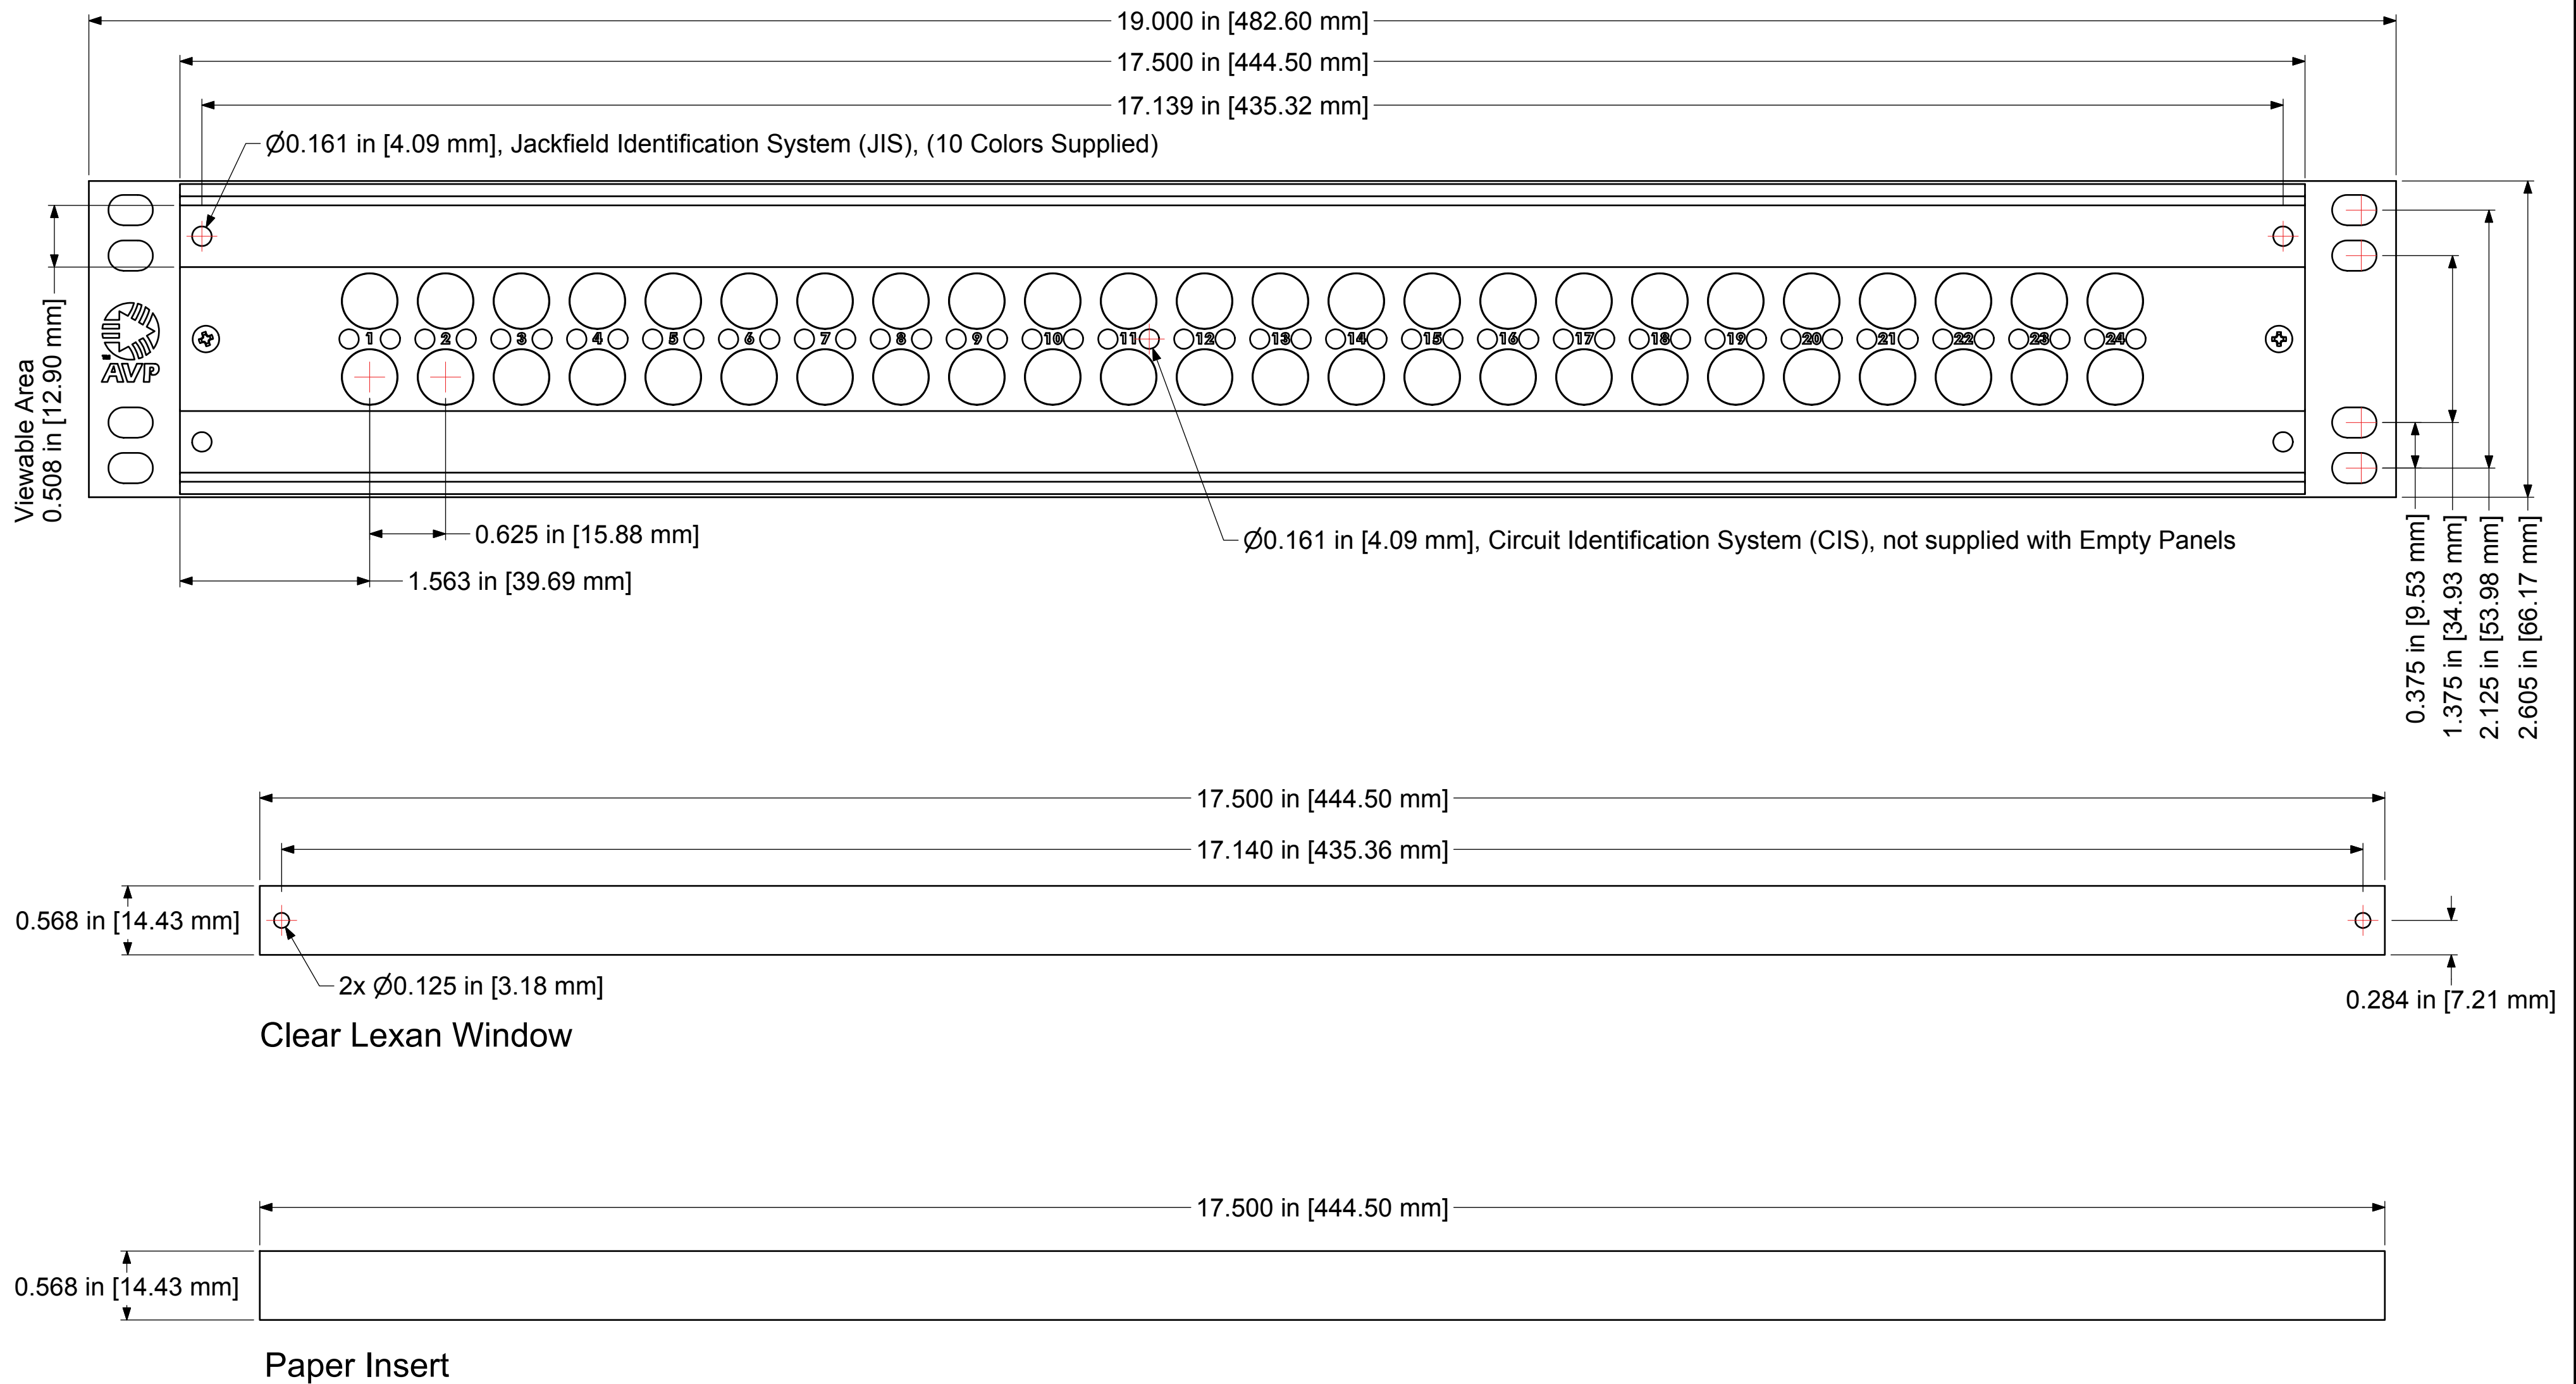

Designation Layout Drawing

1.5RU Standard Size Video
 AJ-A224E15, AM-A224E15, AU-A224E15
 AV-C224E15, TJ-A224E15, TM-A224E15
 TU-A224E15, TV-A224E15

Designation P/N: 144227
 Paper Strip P/N: 14026
 Clear Lexan Window P/N: 144903

**1.5RU, 2x24 Standard Size
 Video/Longframe Audio Panel**

File Name: 224E15-C-AJMUUV-TJMUUV-DD			
Product Family: Standard Size Video			
Date Drawn: 23/06/2012	Page Number: 1 of 1	Revision: 1.0	Sheet Size: C
Drawn By: D.Brazeau	Checked By:	Approved By:	