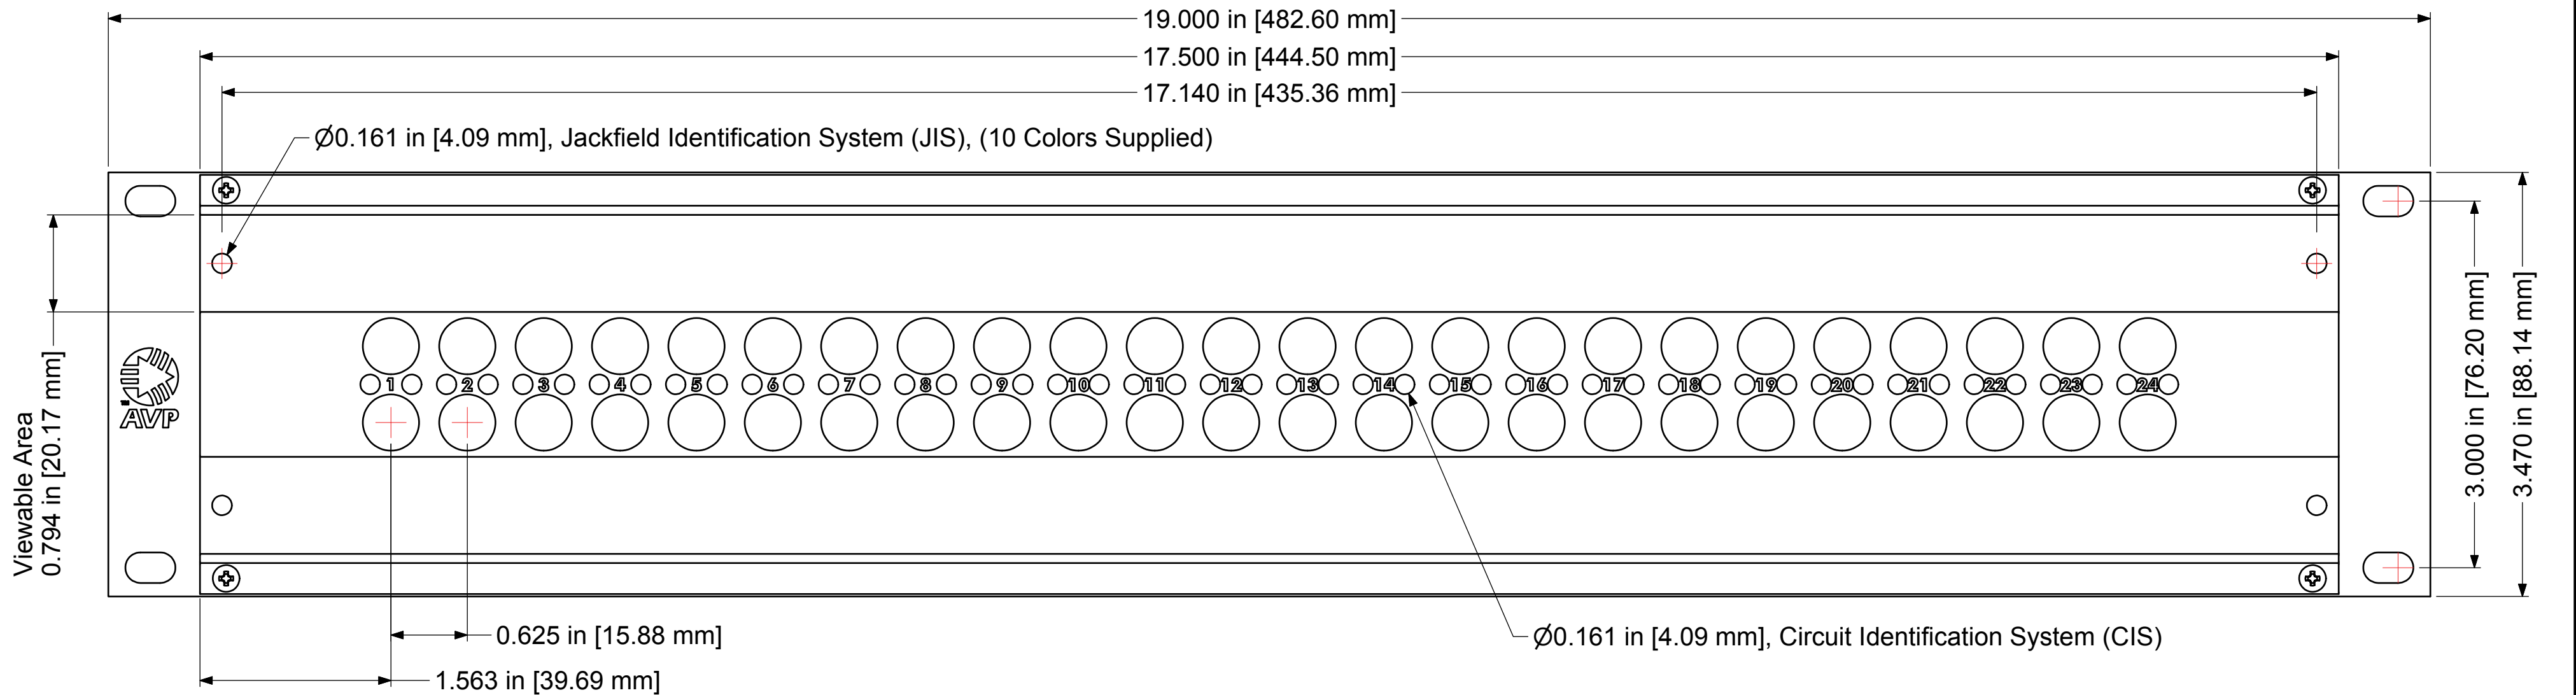

# Designation Layout Drawing

2RU Standard Size Video  
 AJ-A224E2, AM-A224E2, AU-A224E2  
 AV-C224E2, TJ-A224E2, TM-A224E2  
 TU-A224E2, TV-A224E2

Designation P/N: 144162  
 Paper Strip P/N: 144892  
 Clear Lexan Window P/N: 144170

**RU, 2x24 Position, Even-Spaced Panel**

File Name: 224E2-C-AJMUV-TJMUV-DD.ipj			
Product Family: Standard Size Video			
Date Drawn: 29/07/2011	Page Number: 1 of 1	Revision: 1.1	Sheet Size: C
Drawn By: dbrazeau	Checked By:	Approved By:	
Copyright ©2010 AVP MFG & Supply Inc.   2288-B7 Dumfries Rd. RR2, Cambridge ON Canada N1R 5S3   Tel: 519-740-7966 • Fax: 519-740-0131 • www.jackfields.com • sales@jackfields.com			