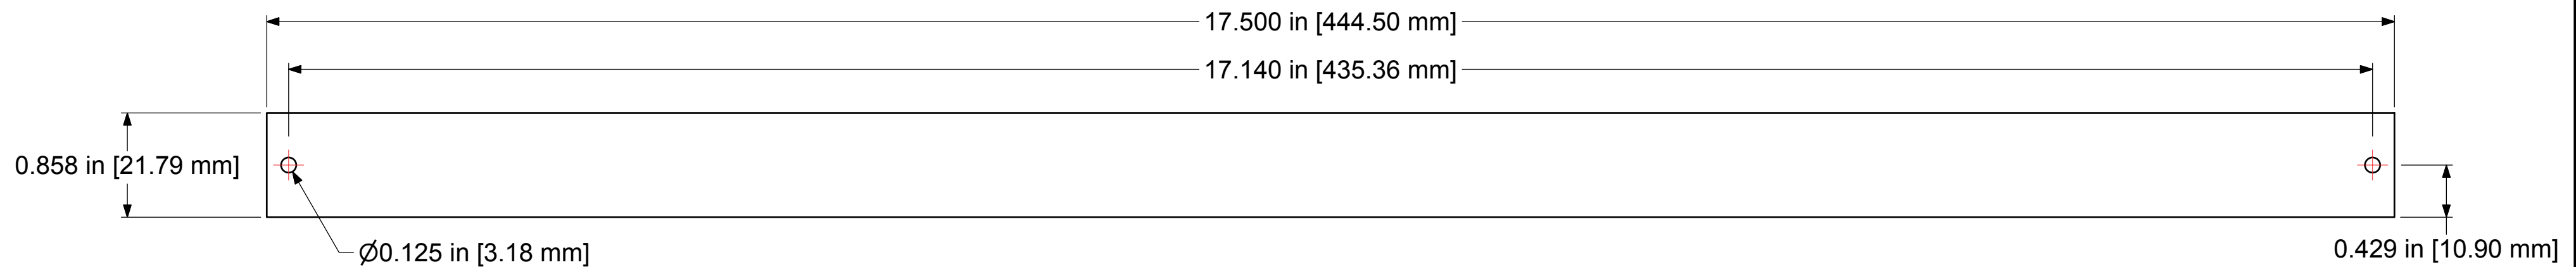

# Designation Layout Drawing

2RU Standard Size Video  
 AJ-A224E2, AM-A224E2, AU-A224E2  
 AV-C224E2, TJ-A224E2, TM-A224E2  
 TU-A224E2, TV-A224E2

Designation P/N: 144162  
 Paper Strip P/N: 144892  
 Clear Lexan Window P/N: 144170

**RU, 2x24 Position, Even-Spaced Panel**

File Name: 224E2-C-AJMUV-TJMUV-DD.ipj			
Product Family: Standard Size Video			
Date Drawn: 29/07/2011	Page Number: 1 of 1	Revision: 1.1	Sheet Size: C
Drawn By: dbrazeau	Checked By:	Approved By:	
Copyright ©2010 AVP MFG & Supply Inc.   2288-B7 Dumfries Rd. RR2, Cambridge ON Canada N1R 5S3   Tel: 519-740-7966 • Fax: 519-740-0131 • www.jackfields.com • sales@jackfields.com			