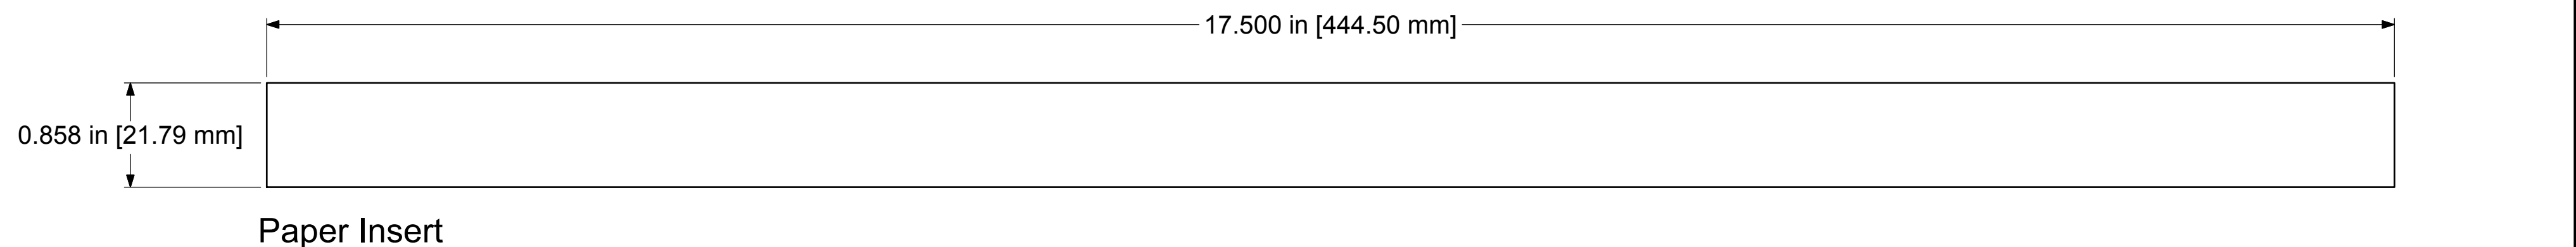

# Designation Layout Drawing

2RU Standard Size Video  
 AJ-A224E2, AM-A224E2, AU-A224E2  
 AV-C224E2, TJ-A224E2, TM-A224E2  
 TU-A224E2, TV-A224E2

Designation P/N: 144162  
 Paper Strip P/N: 144892  
 Clear Lexan Window P/N: 144170

**RU, 2x24 Position, Even-Spaced Panel**

File Name: 224E2-C-AJMUV-TJMUV-DD.ipj			
Product Family: Standard Size Video			
Date Drawn: 29/07/2011	Page Number: 1 of 1	Revision: 1.1	Sheet Size: C
Drawn By: dbrazeau	Checked By:	Approved By:	
Copyright ©2010 AVP MFG & Supply Inc.   2288-B7 Dumfries Rd. RR2, Cambridge ON Canada N1R 5S3   Tel: 519-740-7966 • Fax: 519-740-0131 • www.jackfields.com • sales@jackfields.com			