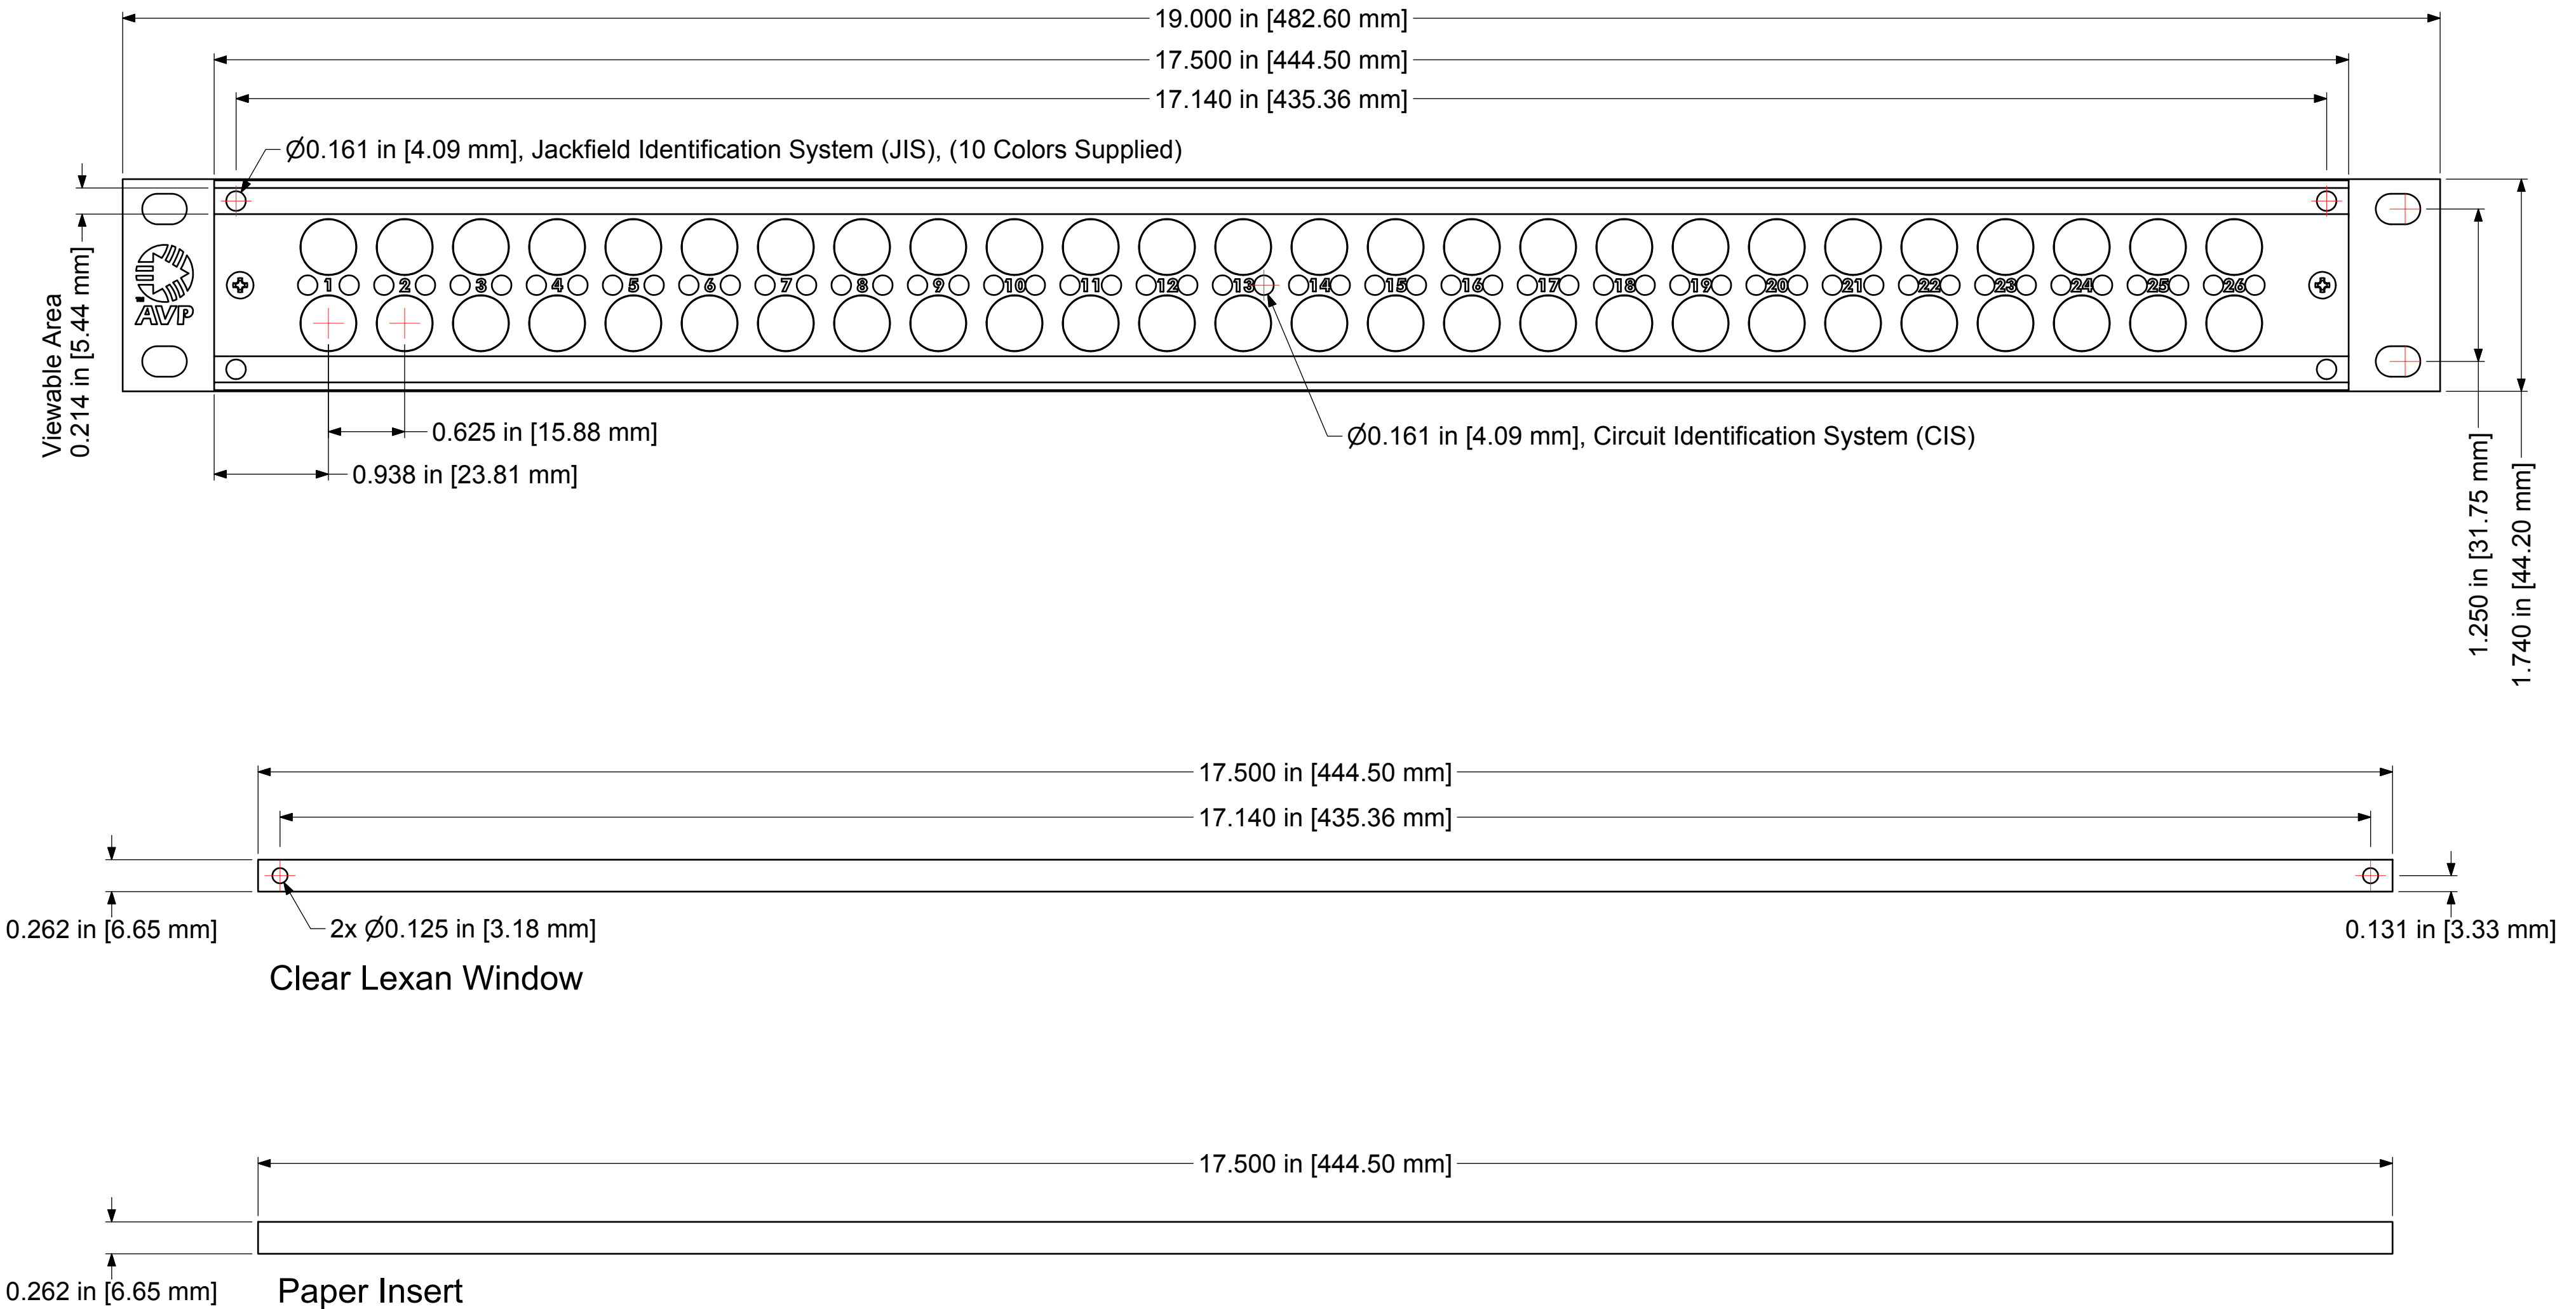

Designation Layout Drawing

1RU Standard Size Video
 AJ-A226E1, AM-A226E1, AU-A226E1
 AV-C226E1, TJ-A226E1, TM-A226E1
 TU-A226E1, TV-A226E1, TV-C226E1

Designation P/N: 144156
 Paper Strip P/N: 144130
 Clear Lexan Window P/N: 144895

**1RU, 2x26 Standard Size
 Video/Longframe Audio Panel**

File Name: 226E1-C-AJMUUV-TJMUUV-DD			
Product Family: Standard Size Video			
Date Drawn: 20/06/2012	Page Number: 1 of 1	Revision: 1.0	Sheet Size: C
Drawn By: D.Brazeau	Checked By:	Approved By:	