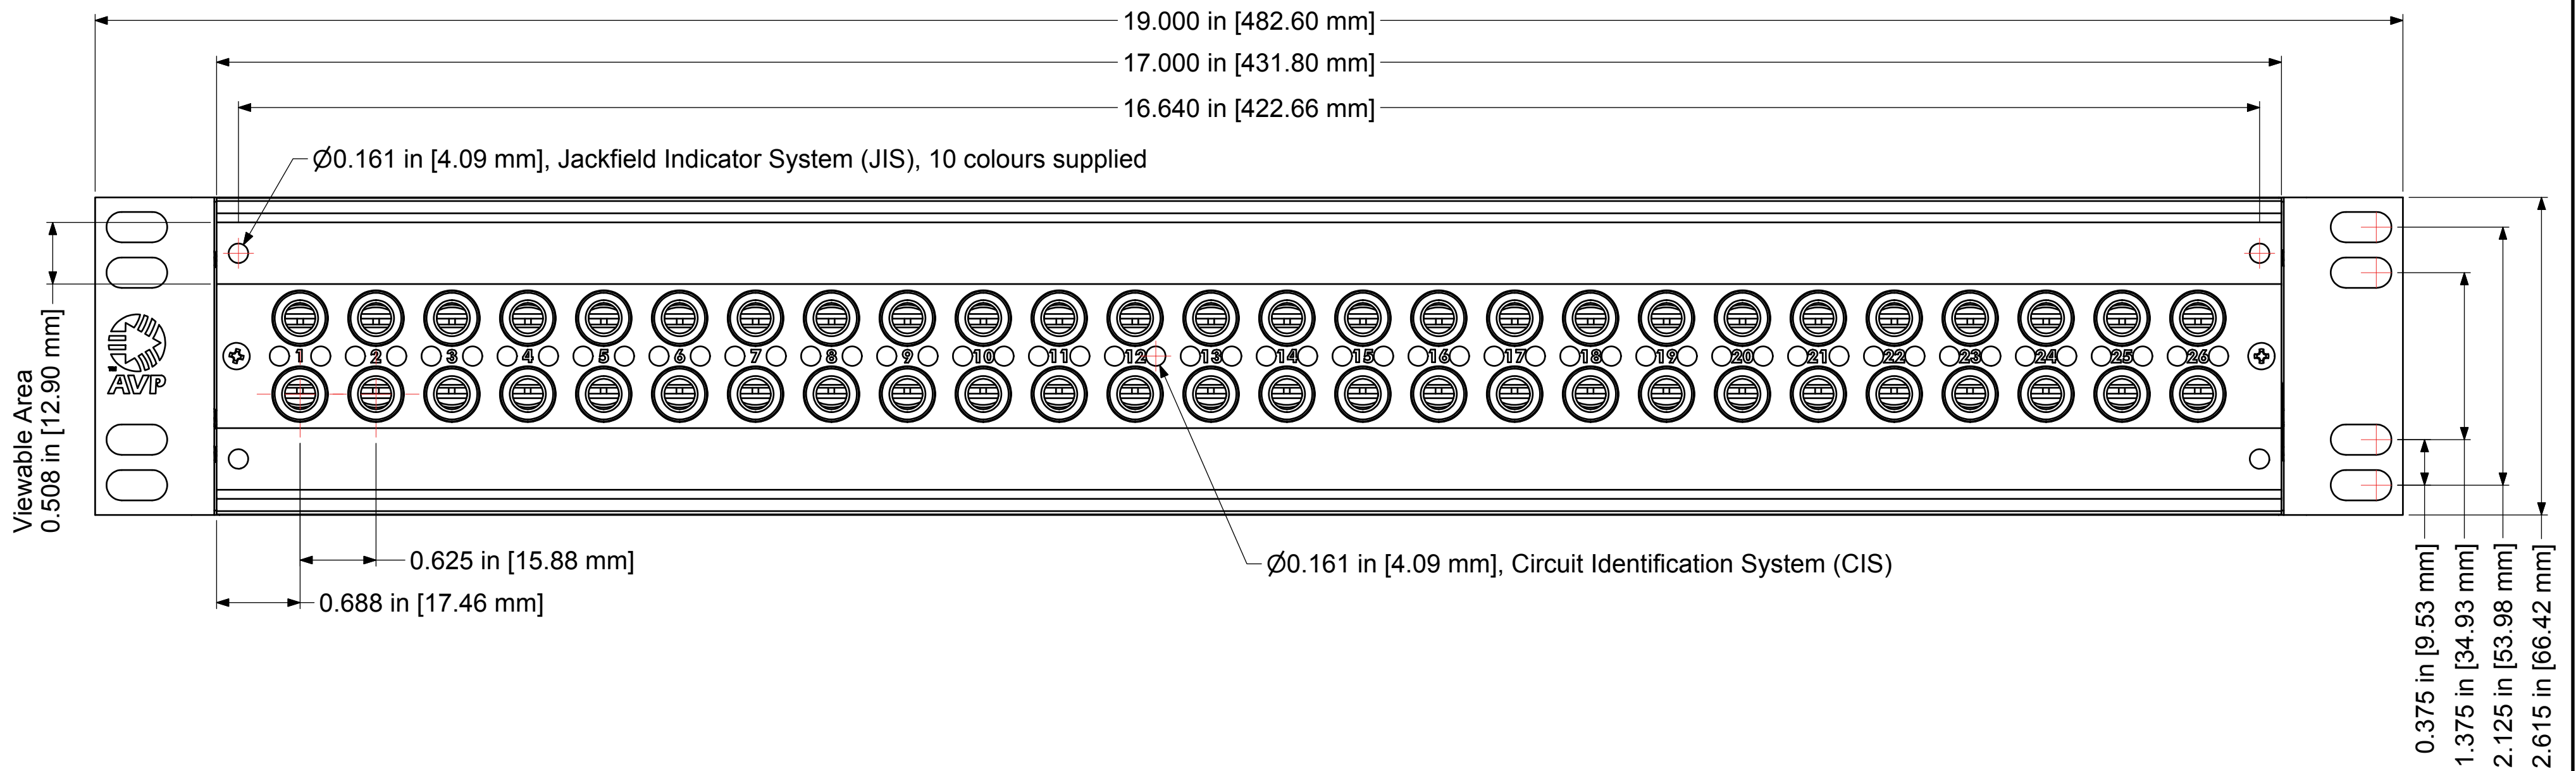

Designation Layout Drawing

1.5RU Longframe Audio
AP-A226E15, TP-A226E15

Clear Lexan Window

Paper Insert

Designation P/N: 144235
Paper Strip P/N: 14032
Clear Lexan Window P/N: 144913

1.5RU, 2x26 Position Even Spaced, Longframe
Wired Audio Jackfield, Full Enclosure

File Name: 226E15-A-AP-TP-DD			
Product Family: Wired Audio Jackfield, Full Enclosure			
Date Drawn: 06/04/2013	Page Number: 1 of 1	Revision: 1.0	Sheet Size: C
Drawn By: D.Brazeau	Checked By:	Approved By:	
Copyright © 2012 AVP MFG & Supply Inc. 2288-B7 Dumfries Rd. RR2, Cambridge ON Canada N1R 5S3 Tel: 519-740-7966 • Fax: 519-740-0131 • www.jackfields.com • sales@jackfields.com			