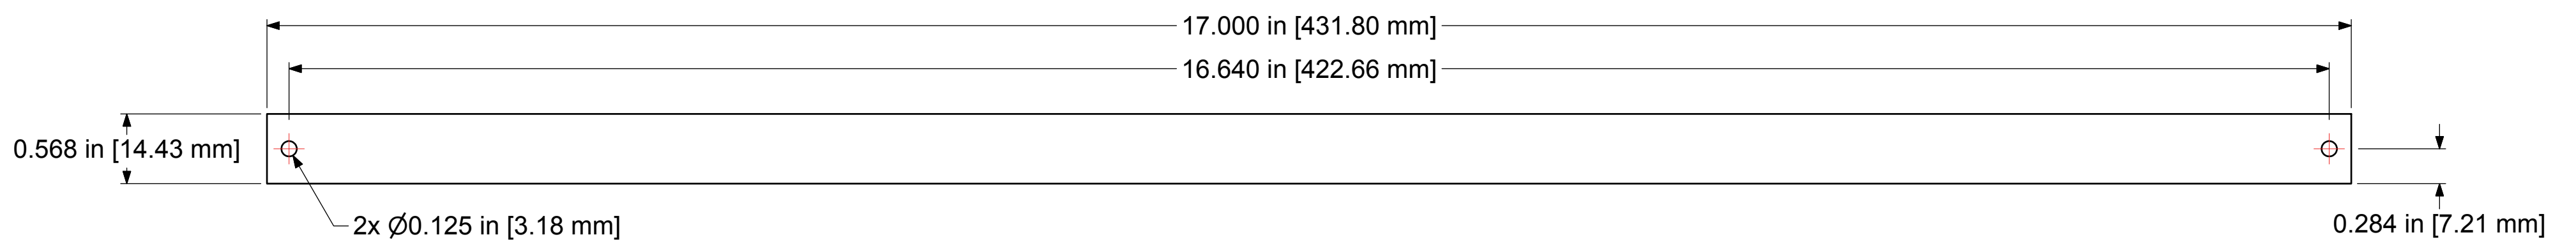

Designation Layout Drawing

1.5RU Longframe Audio
AP-A226E15, TP-A226E15

Clear Lexan Window

Paper Insert

Designation P/N: 144235
Paper Strip P/N: 14032
Clear Lexan Window P/N: 144913

1.5RU, 2x26 Position Even Spaced, Longframe
Wired Audio Jackfield, Full Enclosure