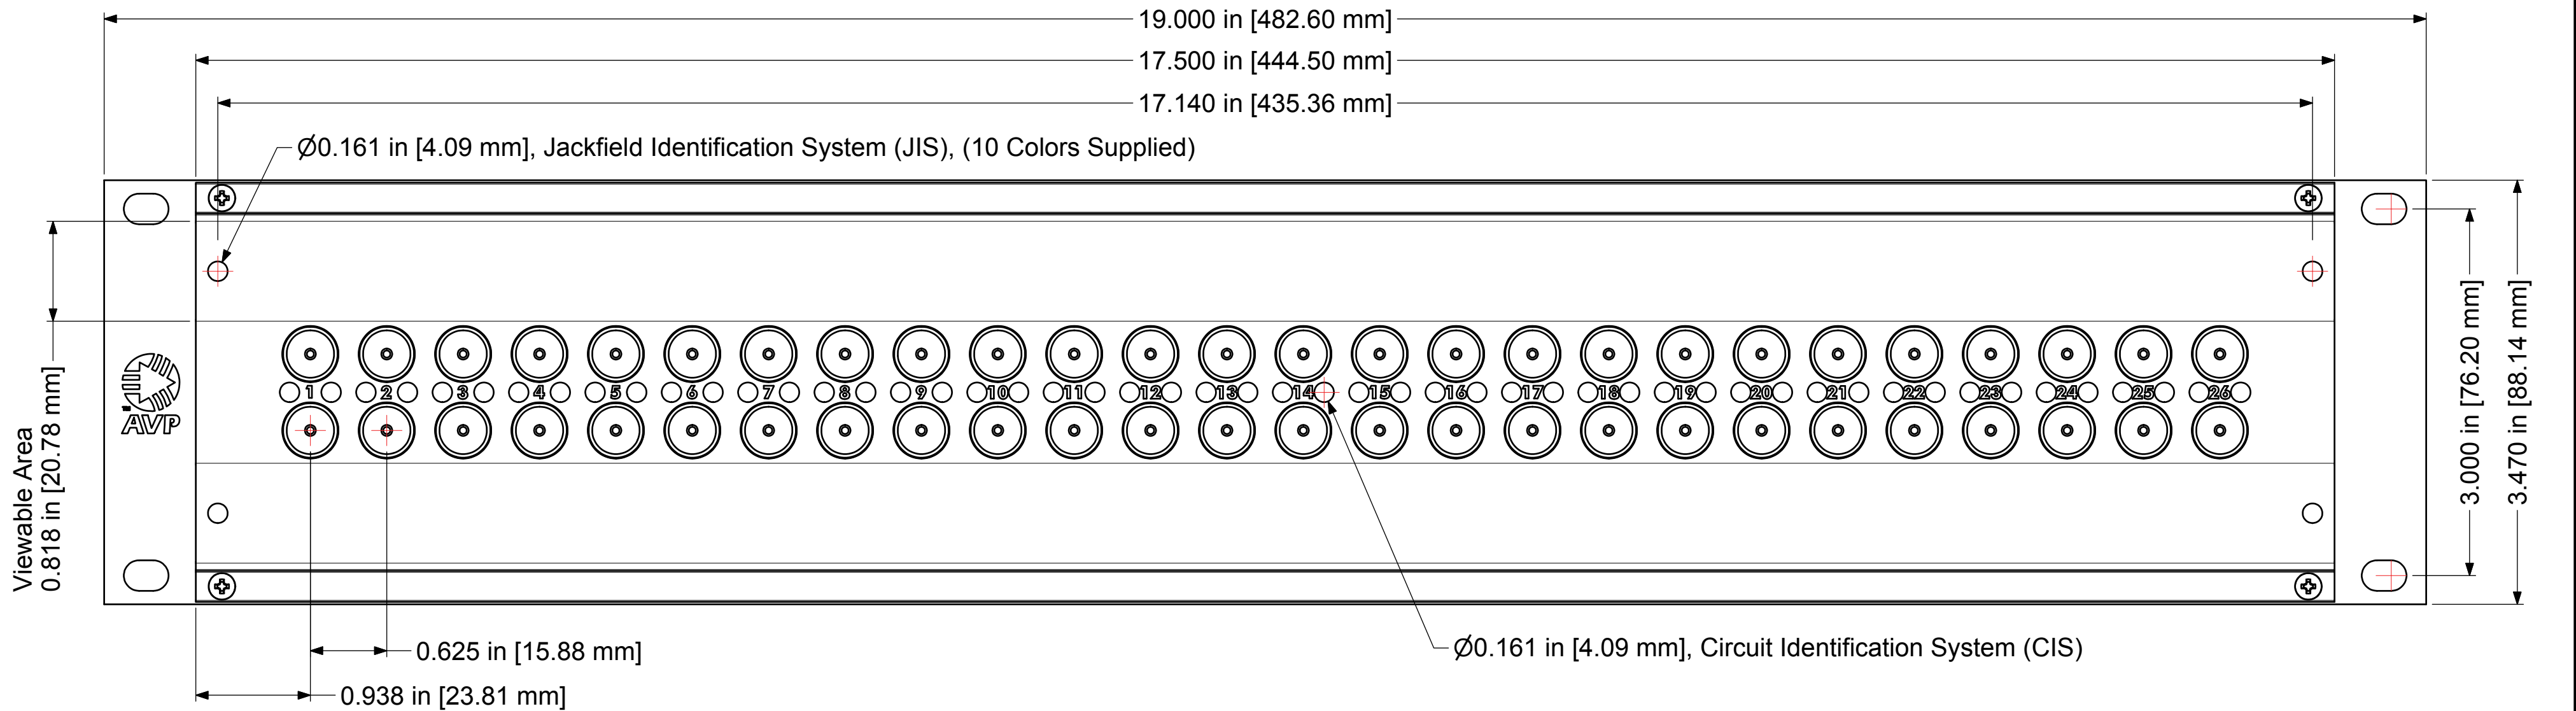

Designation Layout Drawing

2RU Standard Size Video
 AJ-A226E2, AM-A226E2, AU-A226E2
 AV-C226E2, TJ-A226E2, TM-A226E2
 TU-A226E2, TV-A226E2

Clear Lexan Window

Paper Insert

Designation P/N: 144163
 Paper Strip P/N: 144170
 Clear Lexan Window P/N: 144892

2RU, 2x26 Position Panel

File Name: 226E2-C-AJMUV-TJMUV-DD			
Product Family: Standard Size Video			
Date Drawn: 30/07/2011	Page Number: 1 of 1	Revision: 1.1	Sheet Size: C
Drawn By: dbrazeau	Checked By:	Approved By:	