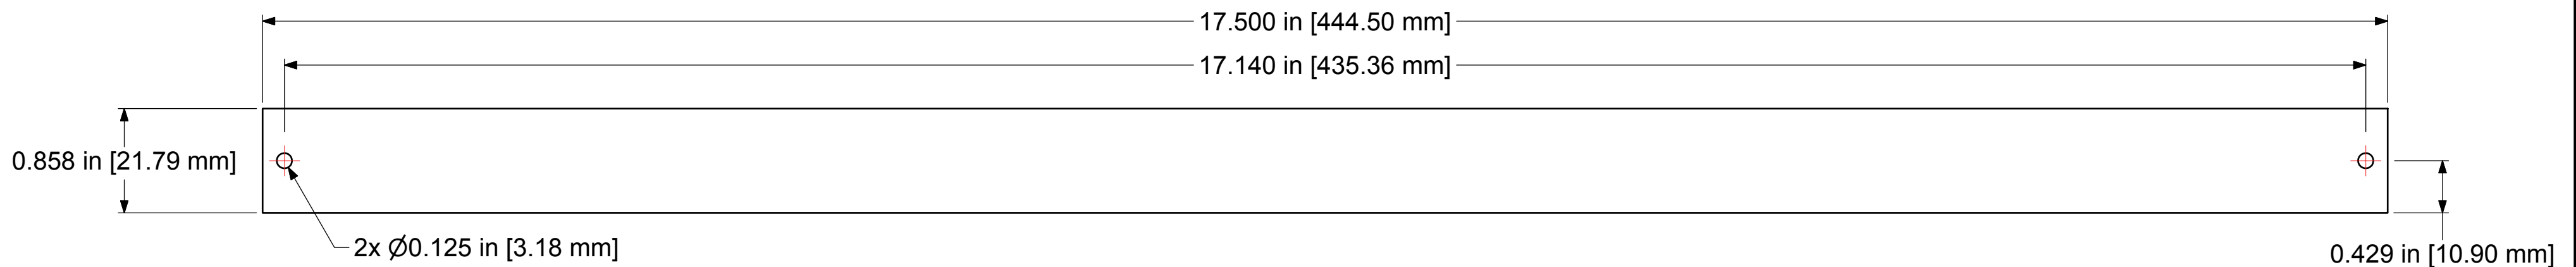

Designation Layout Drawing

2RU Standard Size Video
 AJ-A226E2, AM-A226E2, AU-A226E2
 AV-C226E2, TJ-A226E2, TM-A226E2
 TU-A226E2, TV-A226E2

Clear Lexan Window

Paper Insert

Designation P/N: 144163
 Paper Strip P/N: 144170
 Clear Lexan Window P/N: 144892

2RU, 2x26 Position Panel

File Name: 226E2-C-AJMUV-TJMUV-DD			
Product Family: Standard Size Video			
Date Drawn: 30/07/2011	Page Number: 1 of 1	Revision: 1.1	Sheet Size: C
Drawn By: dbrazeau	Checked By:	Approved By:	