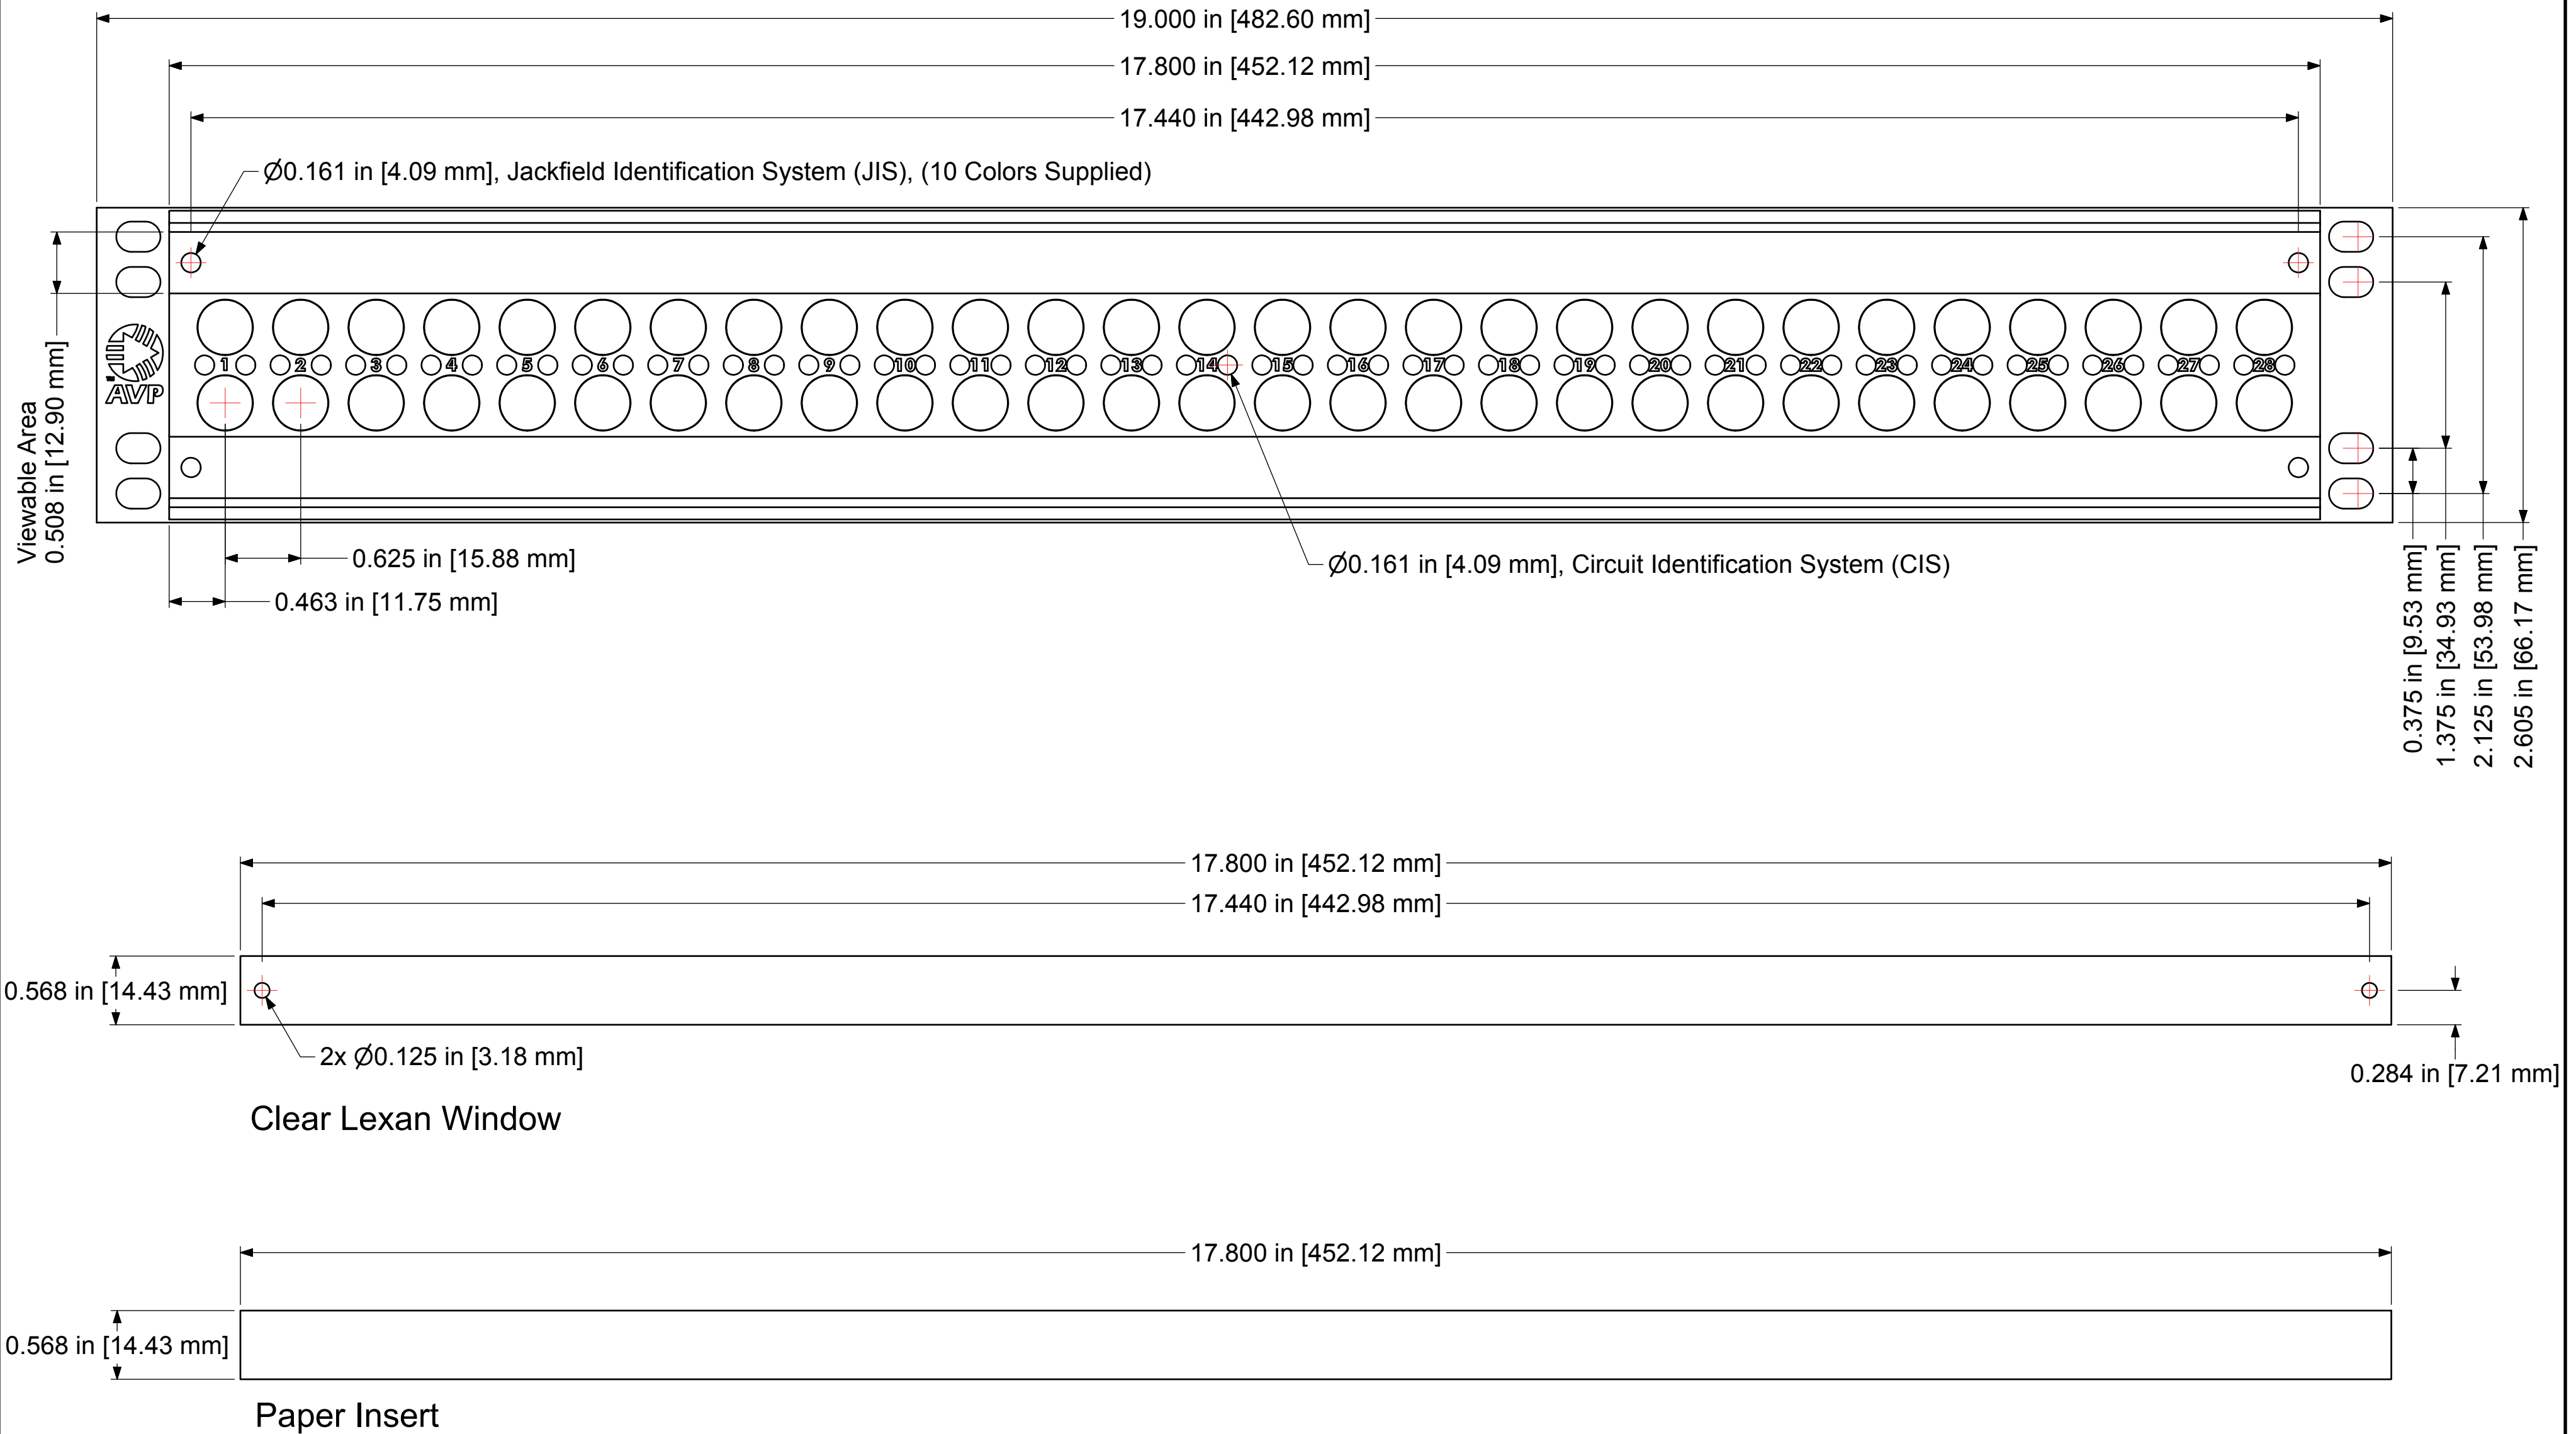

Designation Layout Drawing

1.5RU Standard Size Video

AJ-A228E15, AM-A228E15, AU-A228E15, AV-C228E15
 TJ-A228E15, TM-A228E15, TU-A228E15, TV-A228E15

Designation P/N: 144976
 Paper Strip P/N: 144935
 Clear Lexan Window P/N: 144932

1.5RU, 2x28 Position Panel

Copyright ©2010 AVP MFG & Supply Inc. | 2288-B7 Dumfries Rd. RR2, Cambridge ON Canada N1R 5S3 | Tel: 519-740-7966 • Fax: 519-740-0131 • www.jackfields.com • sales@jackfields.com

File Name: 228E15-C-AJMUV-TJMUV-DD			
Product Family: Standard Size Video			
Date Drawn: 30/07/2011	Page Number: 1 of 1	Revision: 1.1	Sheet Size: C
Drawn By: D.Brazeau	Checked By:	Approved By:	