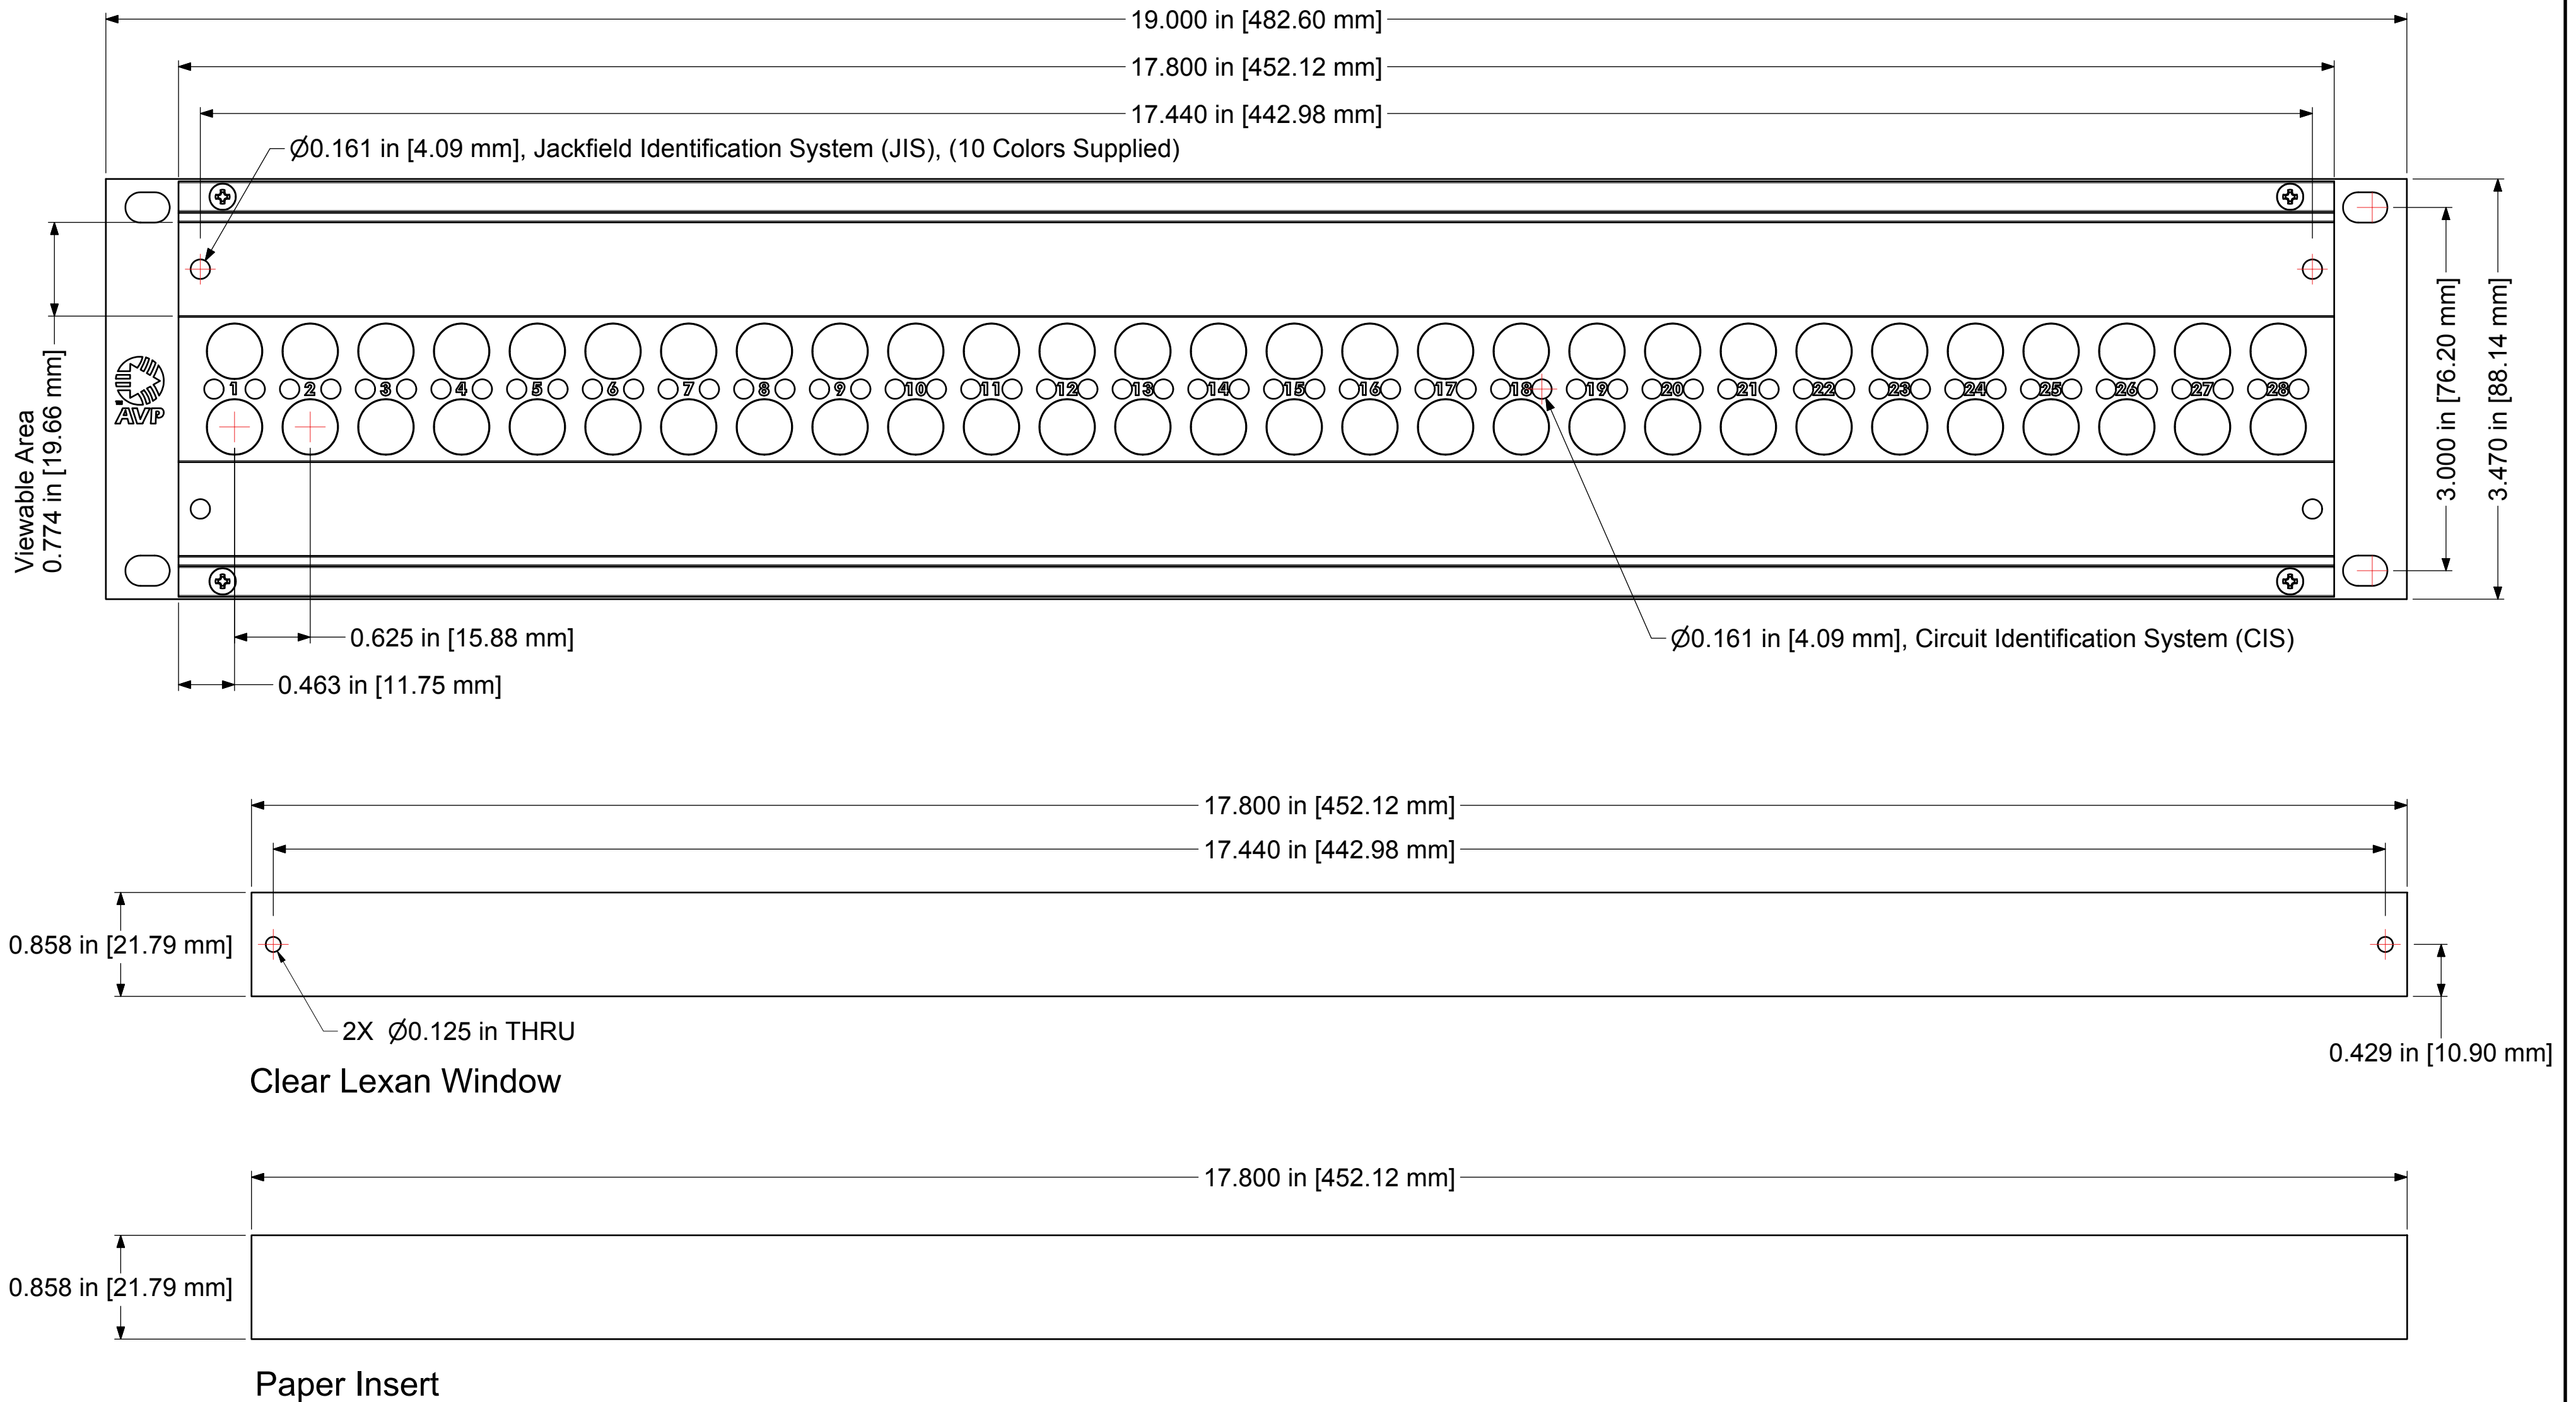

# Designation Layout Drawing

2RU Standard Size Video  
 AJ-A228E2, AM-A228E2, AU-A228E2  
 AV-C228E2, TJ-A228E2, TM-A228E2  
 TU-A228E2, TV-A228E2

Designation P/N: 144971  
 Paper Strip P/N: 144936  
 Clear Lexan Window P/N: 144934

## 2RU 2x28 Position Panel

File Name: 228E2-C-AJMUV-TJMUV-DD			
Product Family: Standard Size Video			
Date Drawn: 30/07/2011	Page Number: 1 of 1	Revision: 1.1	Sheet Size: C
Drawn By: dbrazeau	Checked By:	Approved By:	