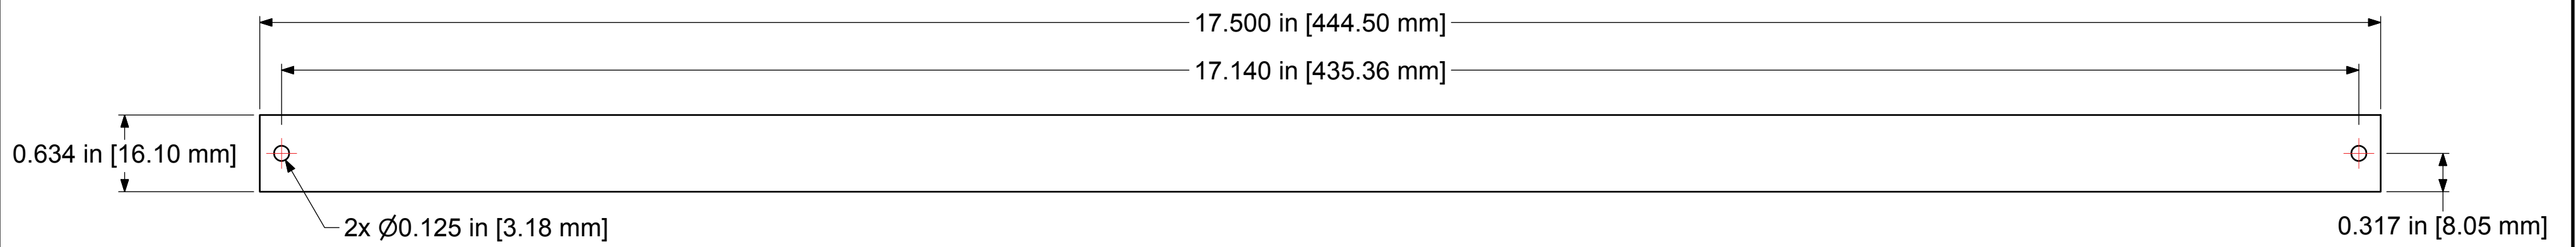

Designation Layout Drawing

1.5RU Midsize Video
PV-D232E15

Clear Lexan Window

Paper Insert

Designation P/N: 148204
Paper Strip P/N: 144292
Clear Lexan Window P/N: 144889

**1.5RU, 2x32 Position, Even-Spaced,
Midsize Video Panel, No CIS Indicators**

File Name: 232E15-D-PV-DD			
Product Family: Midsize Video			
Date Drawn: 27/05/2012	Page Number: 1 of 1	Revision: 1.0	Sheet Size: C
Drawn By: D.Brazeau	Checked By:	Approved By:	
Copyright © 2012 AVP MFG & Supply Inc. 2288-B7 Dumfries Rd. RR2, Cambridge ON Canada N1R 5S3 Tel: 519-740-7966 • Fax: 519-740-0131 • www.jackfields.com • sales@jackfields.com			