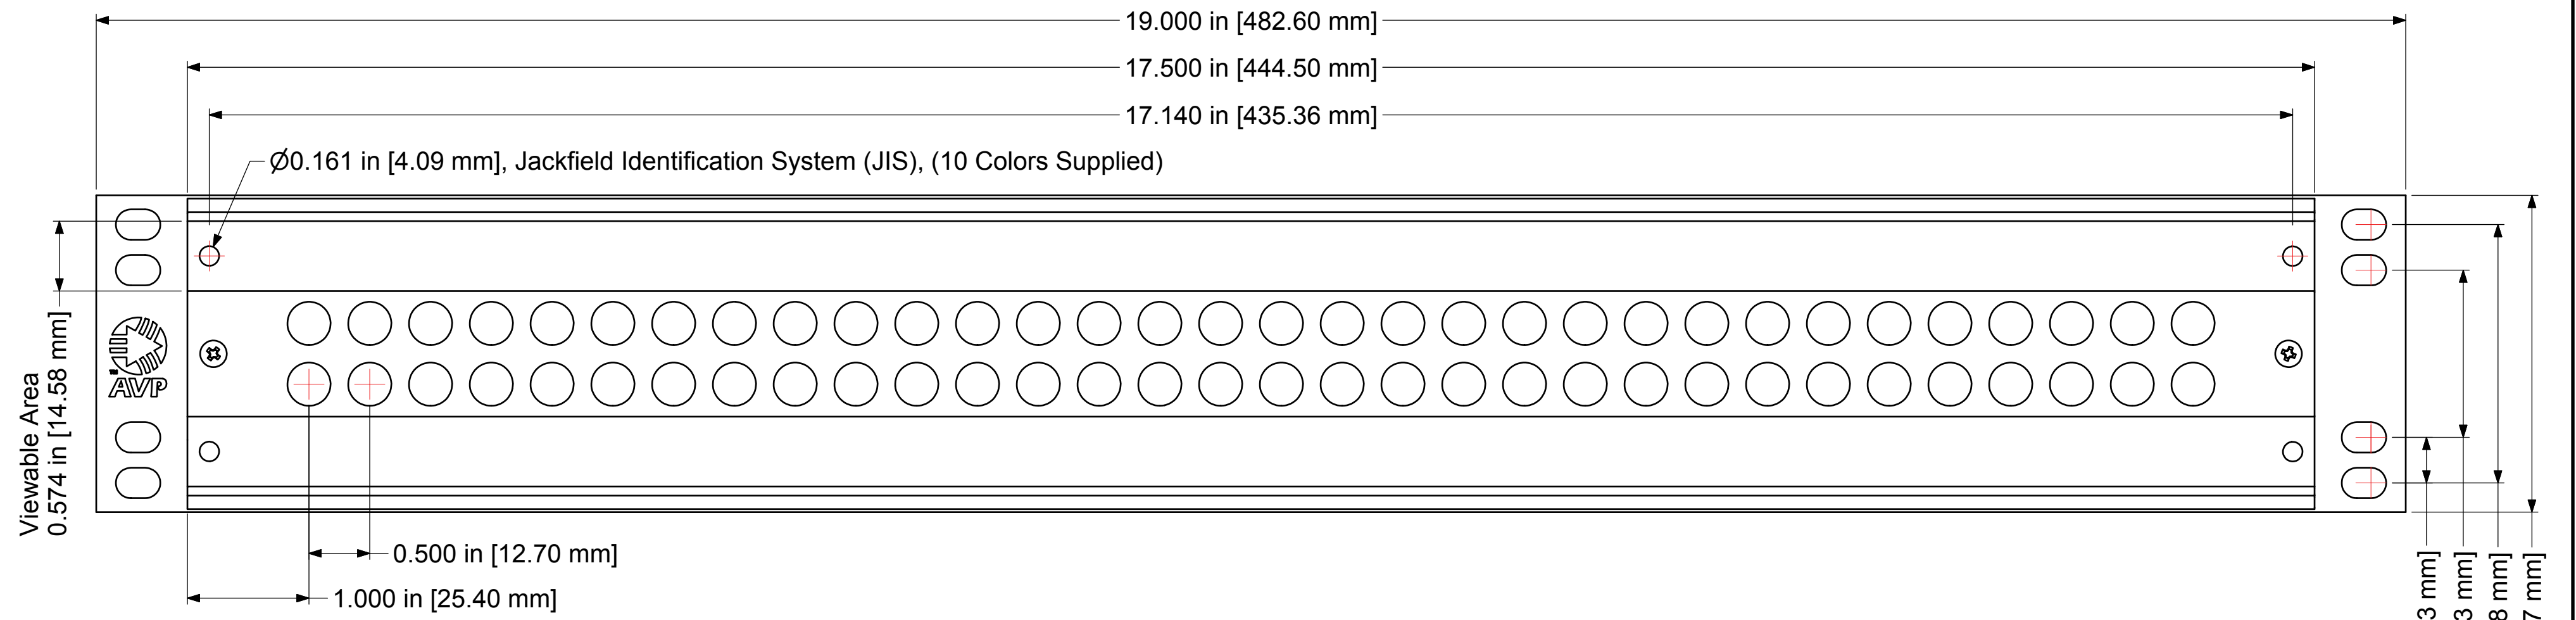

Designation Layout Drawing

1.5RU Midsize Video
PV-D232E15

Clear Lexan Window

Paper Insert

Designation P/N: 148204
Paper Strip P/N: 144292
Clear Lexan Window P/N: 144889

**1.5RU, 2x32 Position, Even-Spaced,
Midsize Video Panel, No CIS Indicators**

File Name: 232E15-D-PV-DD			
Product Family: Midsize Video			
Date Drawn: 27/05/2012	Page Number: 1 of 1	Revision: 1.0	Sheet Size: C
Drawn By: D.Brazeau	Checked By:	Approved By:	
Copyright © 2012 AVP MFG & Supply Inc. 2288-B7 Dumfries Rd. RR2, Cambridge ON Canada N1R 5S3 Tel: 519-740-7966 • Fax: 519-740-0131 • www.jackfields.com • sales@jackfields.com			