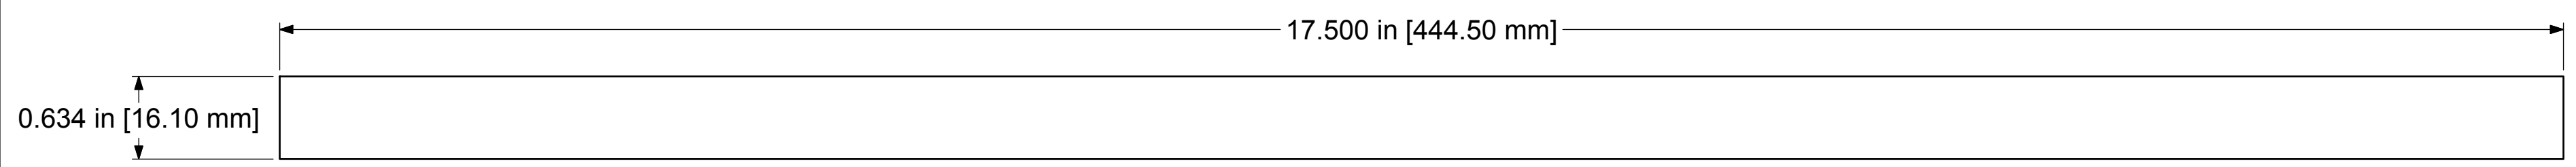

Designation Layout Drawing

1.5RU Midsize Video
PV-D232E15

Clear Lexan Window

Paper Insert

Designation P/N: 148204
Paper Strip P/N: 144292
Clear Lexan Window P/N: 144889

**1.5RU, 2x32 Position, Even-Spaced,
Midsize Video Panel, No CIS Indicators**

File Name: 232E15-D-PV-DD			
Product Family: Midsize Video			
Date Drawn: 27/05/2012	Page Number: 1 of 1	Revision: 1.0	Sheet Size: C
Drawn By: D.Brazeau	Checked By:	Approved By:	
Copyright © 2012 AVP MFG & Supply Inc. 2288-B7 Dumfries Rd. RR2, Cambridge ON Canada N1R 5S3 Tel: 519-740-7966 • Fax: 519-740-0131 • www.jackfields.com • sales@jackfields.com			