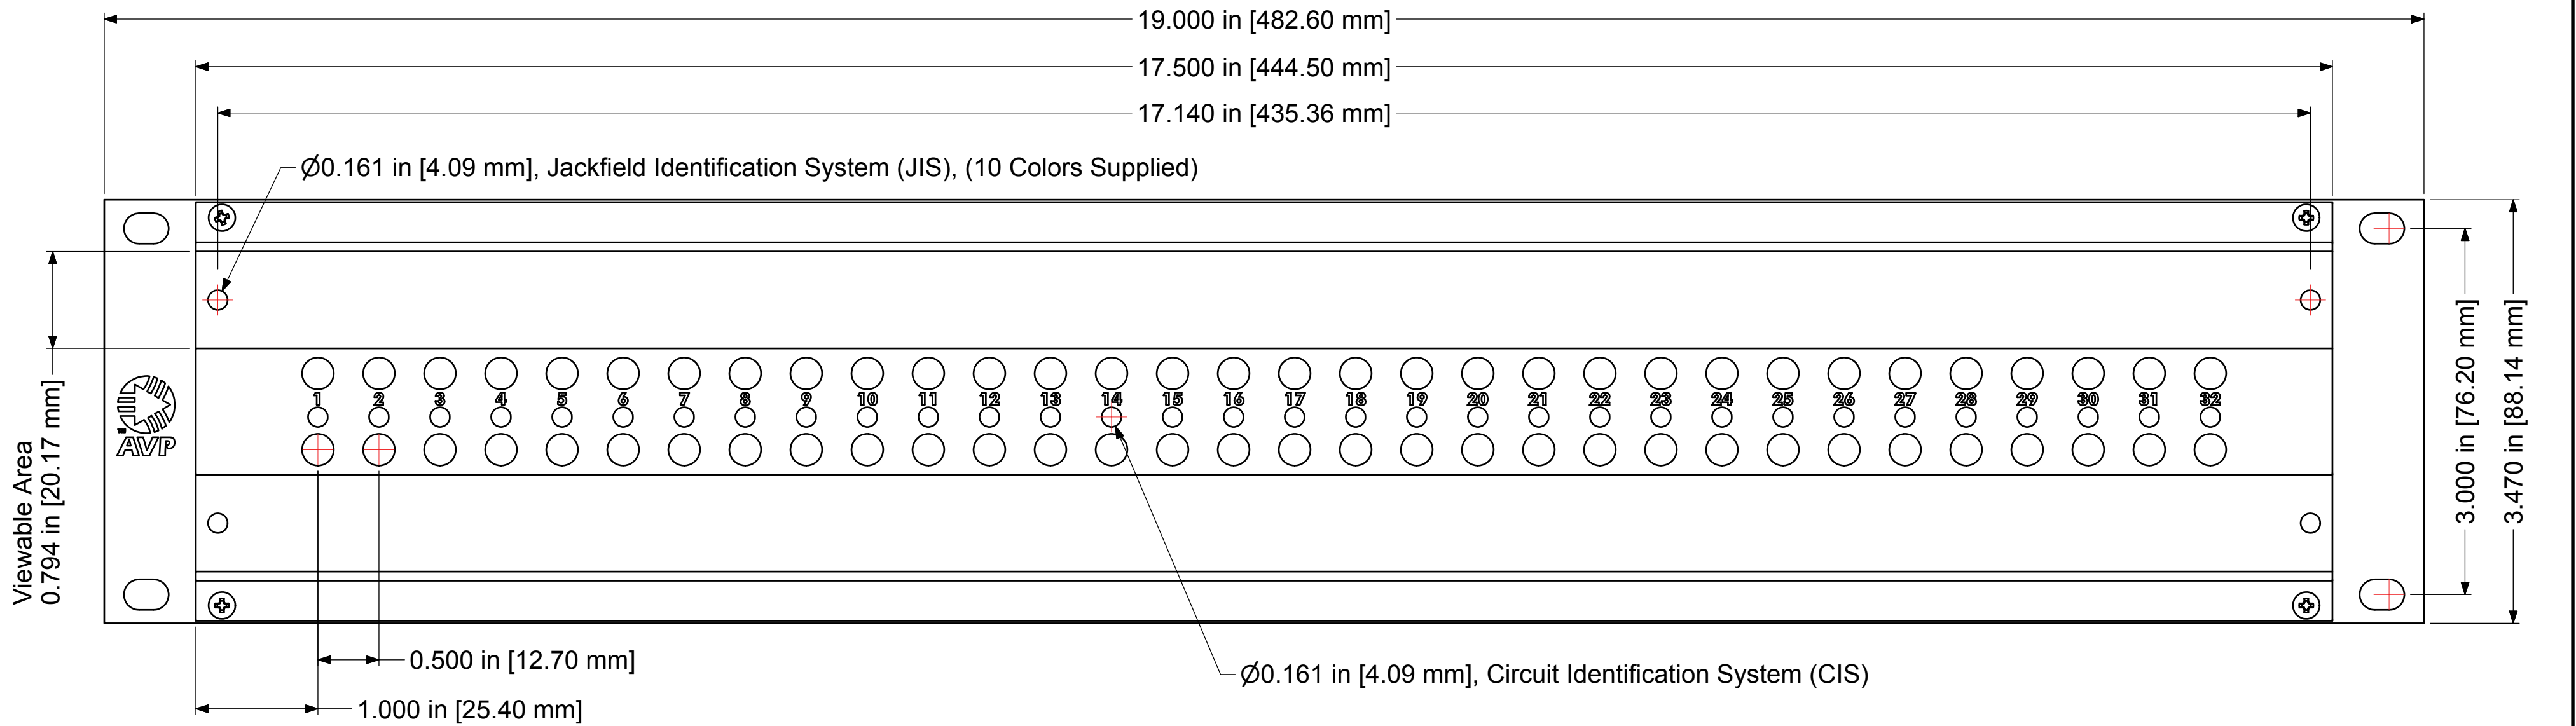

Designation Layout Drawing

2RU Bantam Audio
AM-B232E2, AU-B232E2

Clear Lexan Window

Paper Insert

Designation P/N: 148138
Paper Strip P/N: 144892
Clear Lexan Window P/N: 144170

2RU, 2x32 Position, Even-Spaced,
Bantam Audio Panel