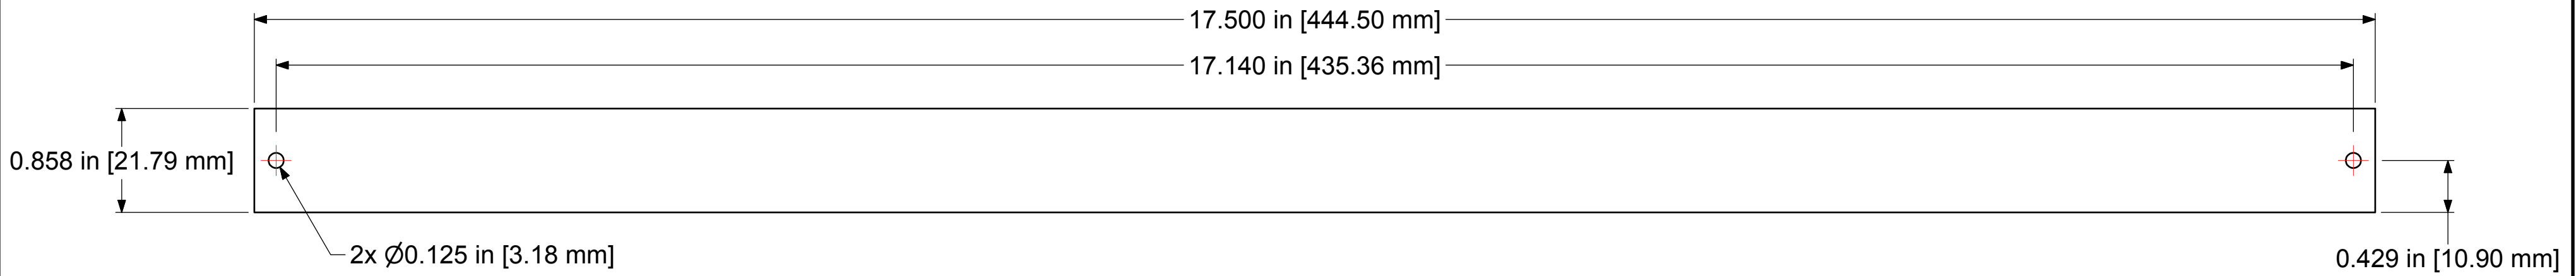

Designation Layout Drawing

2RU Bantam Audio
AM-B232E2, AU-B232E2

Clear Lexan Window

Paper Insert

Designation P/N: 148138
Paper Strip P/N: 144892
Clear Lexan Window P/N: 144170

2RU, 2x32 Position, Even-Spaced,
Bantam Audio Panel