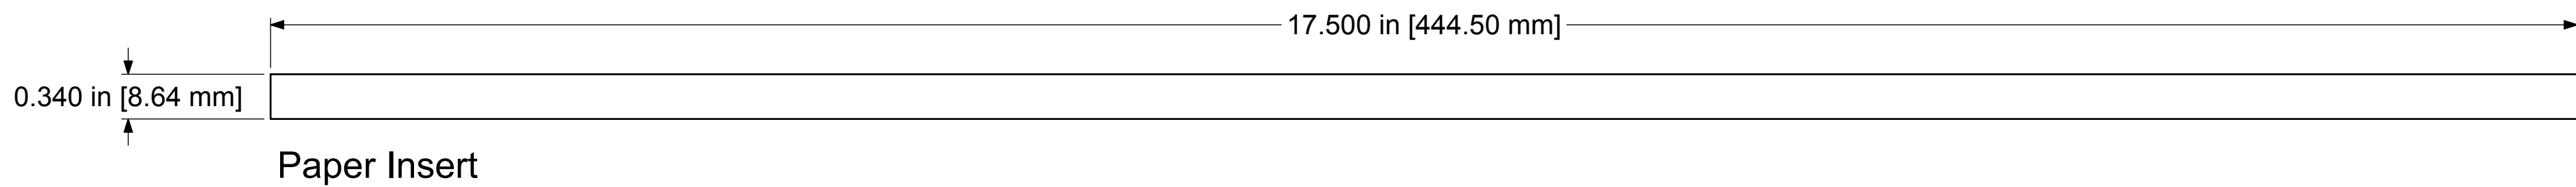

Designation Layout Drawing

1RU Midsize Video
AV-D234E1, TV-D234E1

Designation P/N: 144261
Paper Strip P/N: 144054
Clear Lexan Window P/N: 144877

1RU, 2x34 Position, Even-Spaced,
Midsize Video Panel

Copyright © 2012 AVP MFG & Supply Inc. | 2288-B7 Dumfries Rd. RR2, Cambridge ON Canada N1R 5S3 | Tel: 519-740-7966 • Fax: 519-740-0131 • www.jackfields.com • sales@jackfields.com

File Name: 234E1-D-AV-TV-DD			
Product Family: Midsize Video			
Date Drawn: 29/02/2012	Page Number: 1 of 1	Revision: 1.0	Sheet Size: C
Drawn By: D.Brazeau	Checked By:	Approved By:	