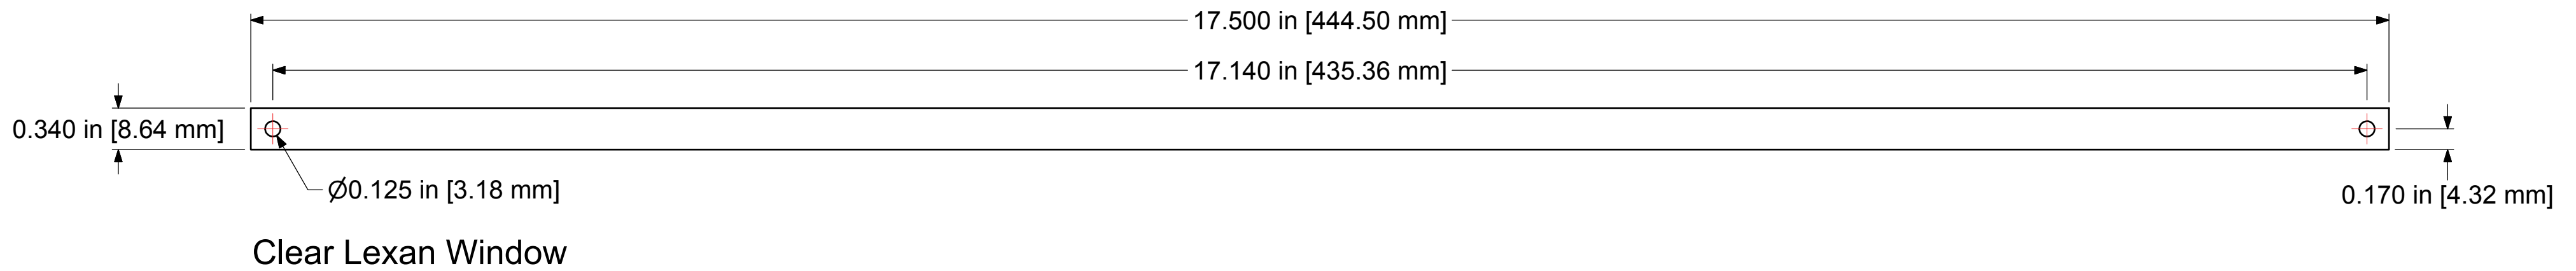

Designation Layout Drawing

1RU Midsize Video
AV-D234E1, TV-D234E1

Designation P/N: 144261
Paper Strip P/N: 144054
Clear Lexan Window P/N: 144877

1RU, 2x34 Position, Even-Spaced,
Midsize Video Panel

Copyright © 2012 AVP MFG & Supply Inc. | 2288-B7 Dumfries Rd. RR2, Cambridge ON Canada N1R 5S3 | Tel: 519-740-7966 • Fax: 519-740-0131 • www.jackfields.com • sales@jackfields.com

File Name: 234E1-D-AV-TV-DD			
Product Family: Midsize Video			
Date Drawn: 29/02/2012	Page Number: 1 of 1	Revision: 1.0	Sheet Size: C
Drawn By: D.Brazeau	Checked By:	Approved By:	