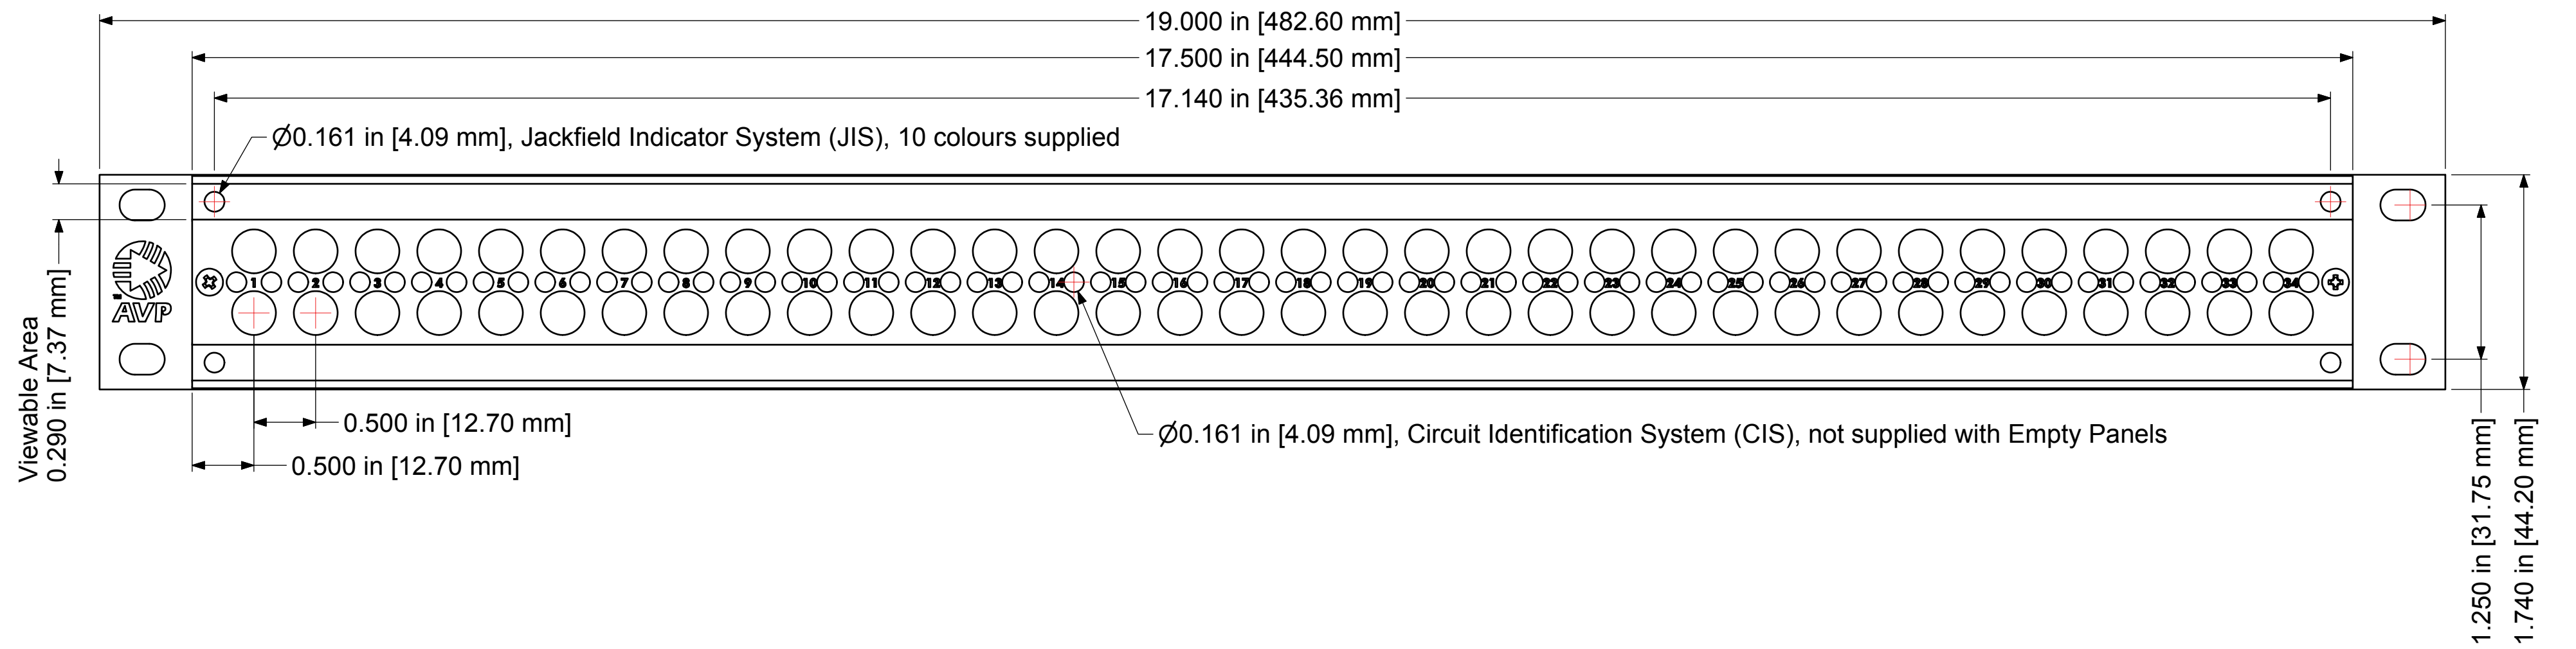

Designation Layout Drawing

1RU Midsize Video
AV-D234E1, TV-D234E1

Designation P/N: 144261
Paper Strip P/N: 144054
Clear Lexan Window P/N: 144877

1RU, 2x34 Position, Even-Spaced,
Midsize Video Panel

Copyright © 2012 AVP MFG & Supply Inc. | 2288-B7 Dumfries Rd. RR2, Cambridge ON Canada N1R 5S3 | Tel: 519-740-7966 • Fax: 519-740-0131 • www.jackfields.com • sales@jackfields.com

File Name: 234E1-D-AV-TV-DD			
Product Family: Midsize Video			
Date Drawn: 29/02/2012	Page Number: 1 of 1	Revision: 1.0	Sheet Size: C
Drawn By: D.Brazeau	Checked By:	Approved By:	