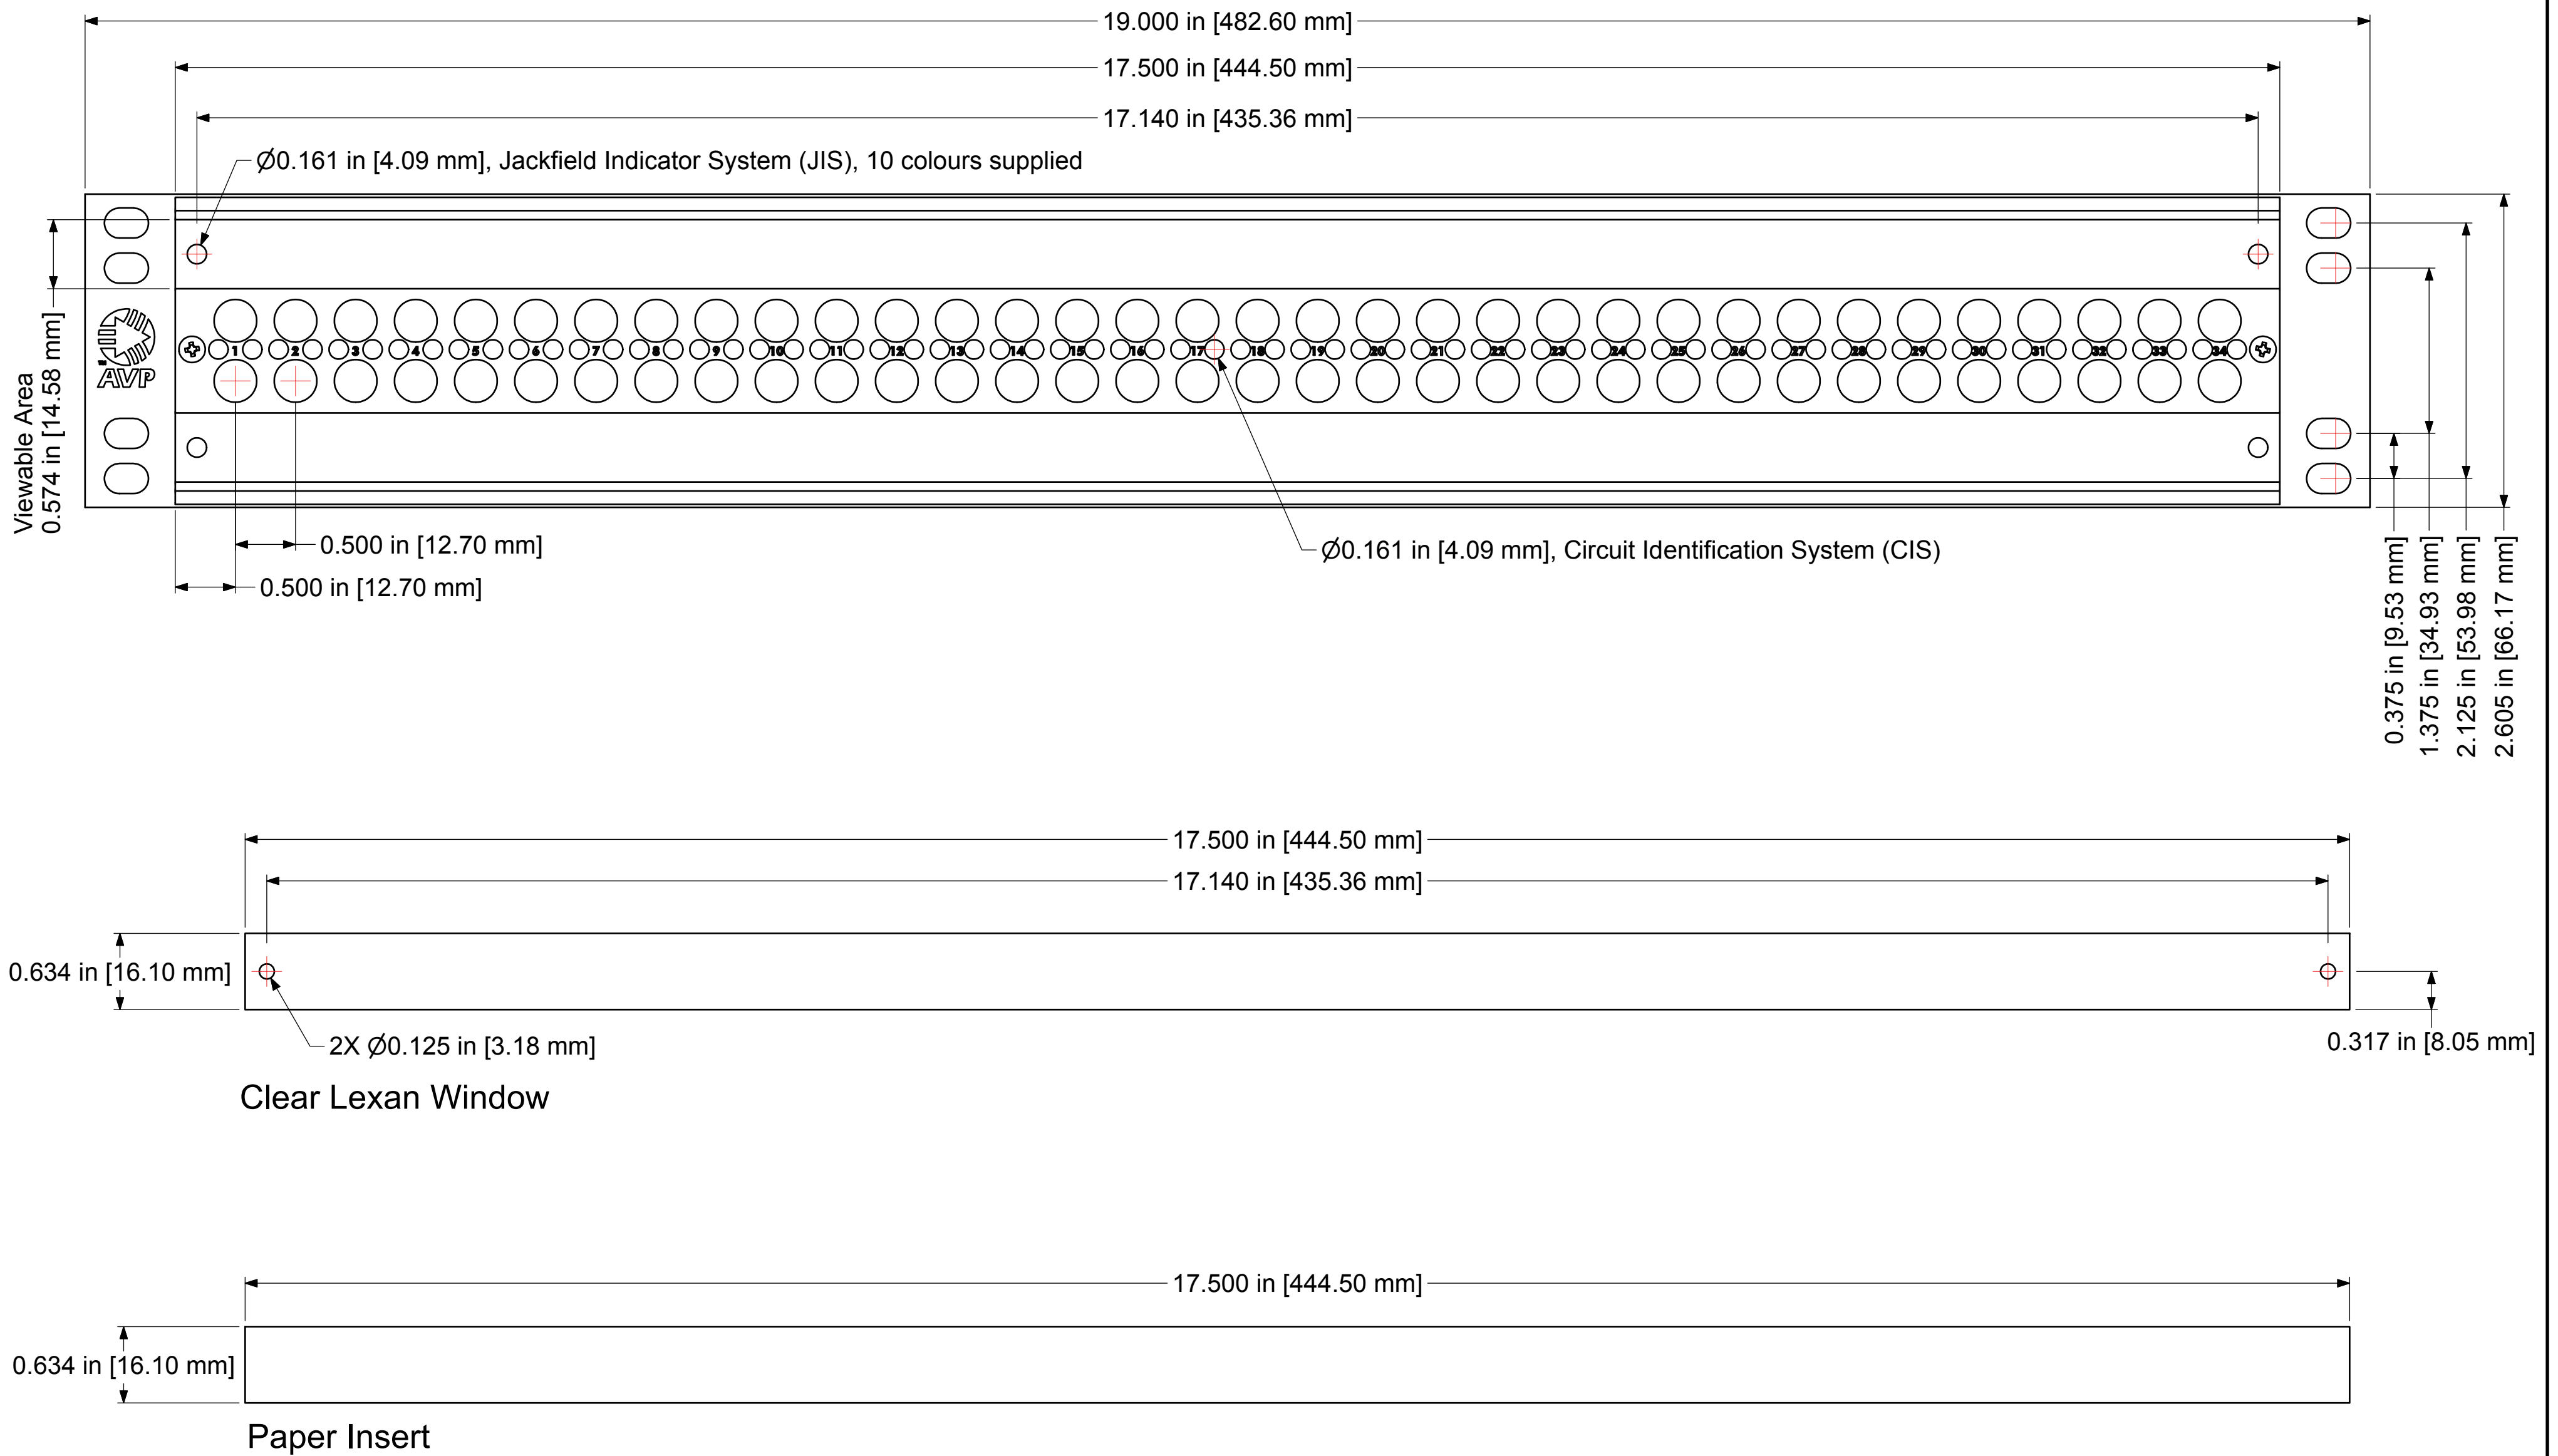

Designation Layout Drawing

1.5RU Midsize Video
AV-D234E15, TV-D234E15

Designation P/N: 144506
Paper Strip P/N: 144292
Clear Lexan Window P/N: 144889

1.5RU, 2x34 Position, Even-Spaced,
Midsize Video Panel

Copyright ©2010 AVP MFG & Supply Inc. 2288-B7 Dumfries Rd. RR2, Cambridge ON Canada N1R 5S3 Tel: 519-740-7966 • Fax: 519-740-0131 • www.jackfields.com • sales@jackfields.com

File Name: 234E15-D-AV-TV-DD			
Product Family: Midsize Video			
Date Drawn: 22/07/2011	Page Number: 1 of 1	Revision: 1.1	Sheet Size: C
Drawn By: D.Brazeau	Checked By:	Approved By:	