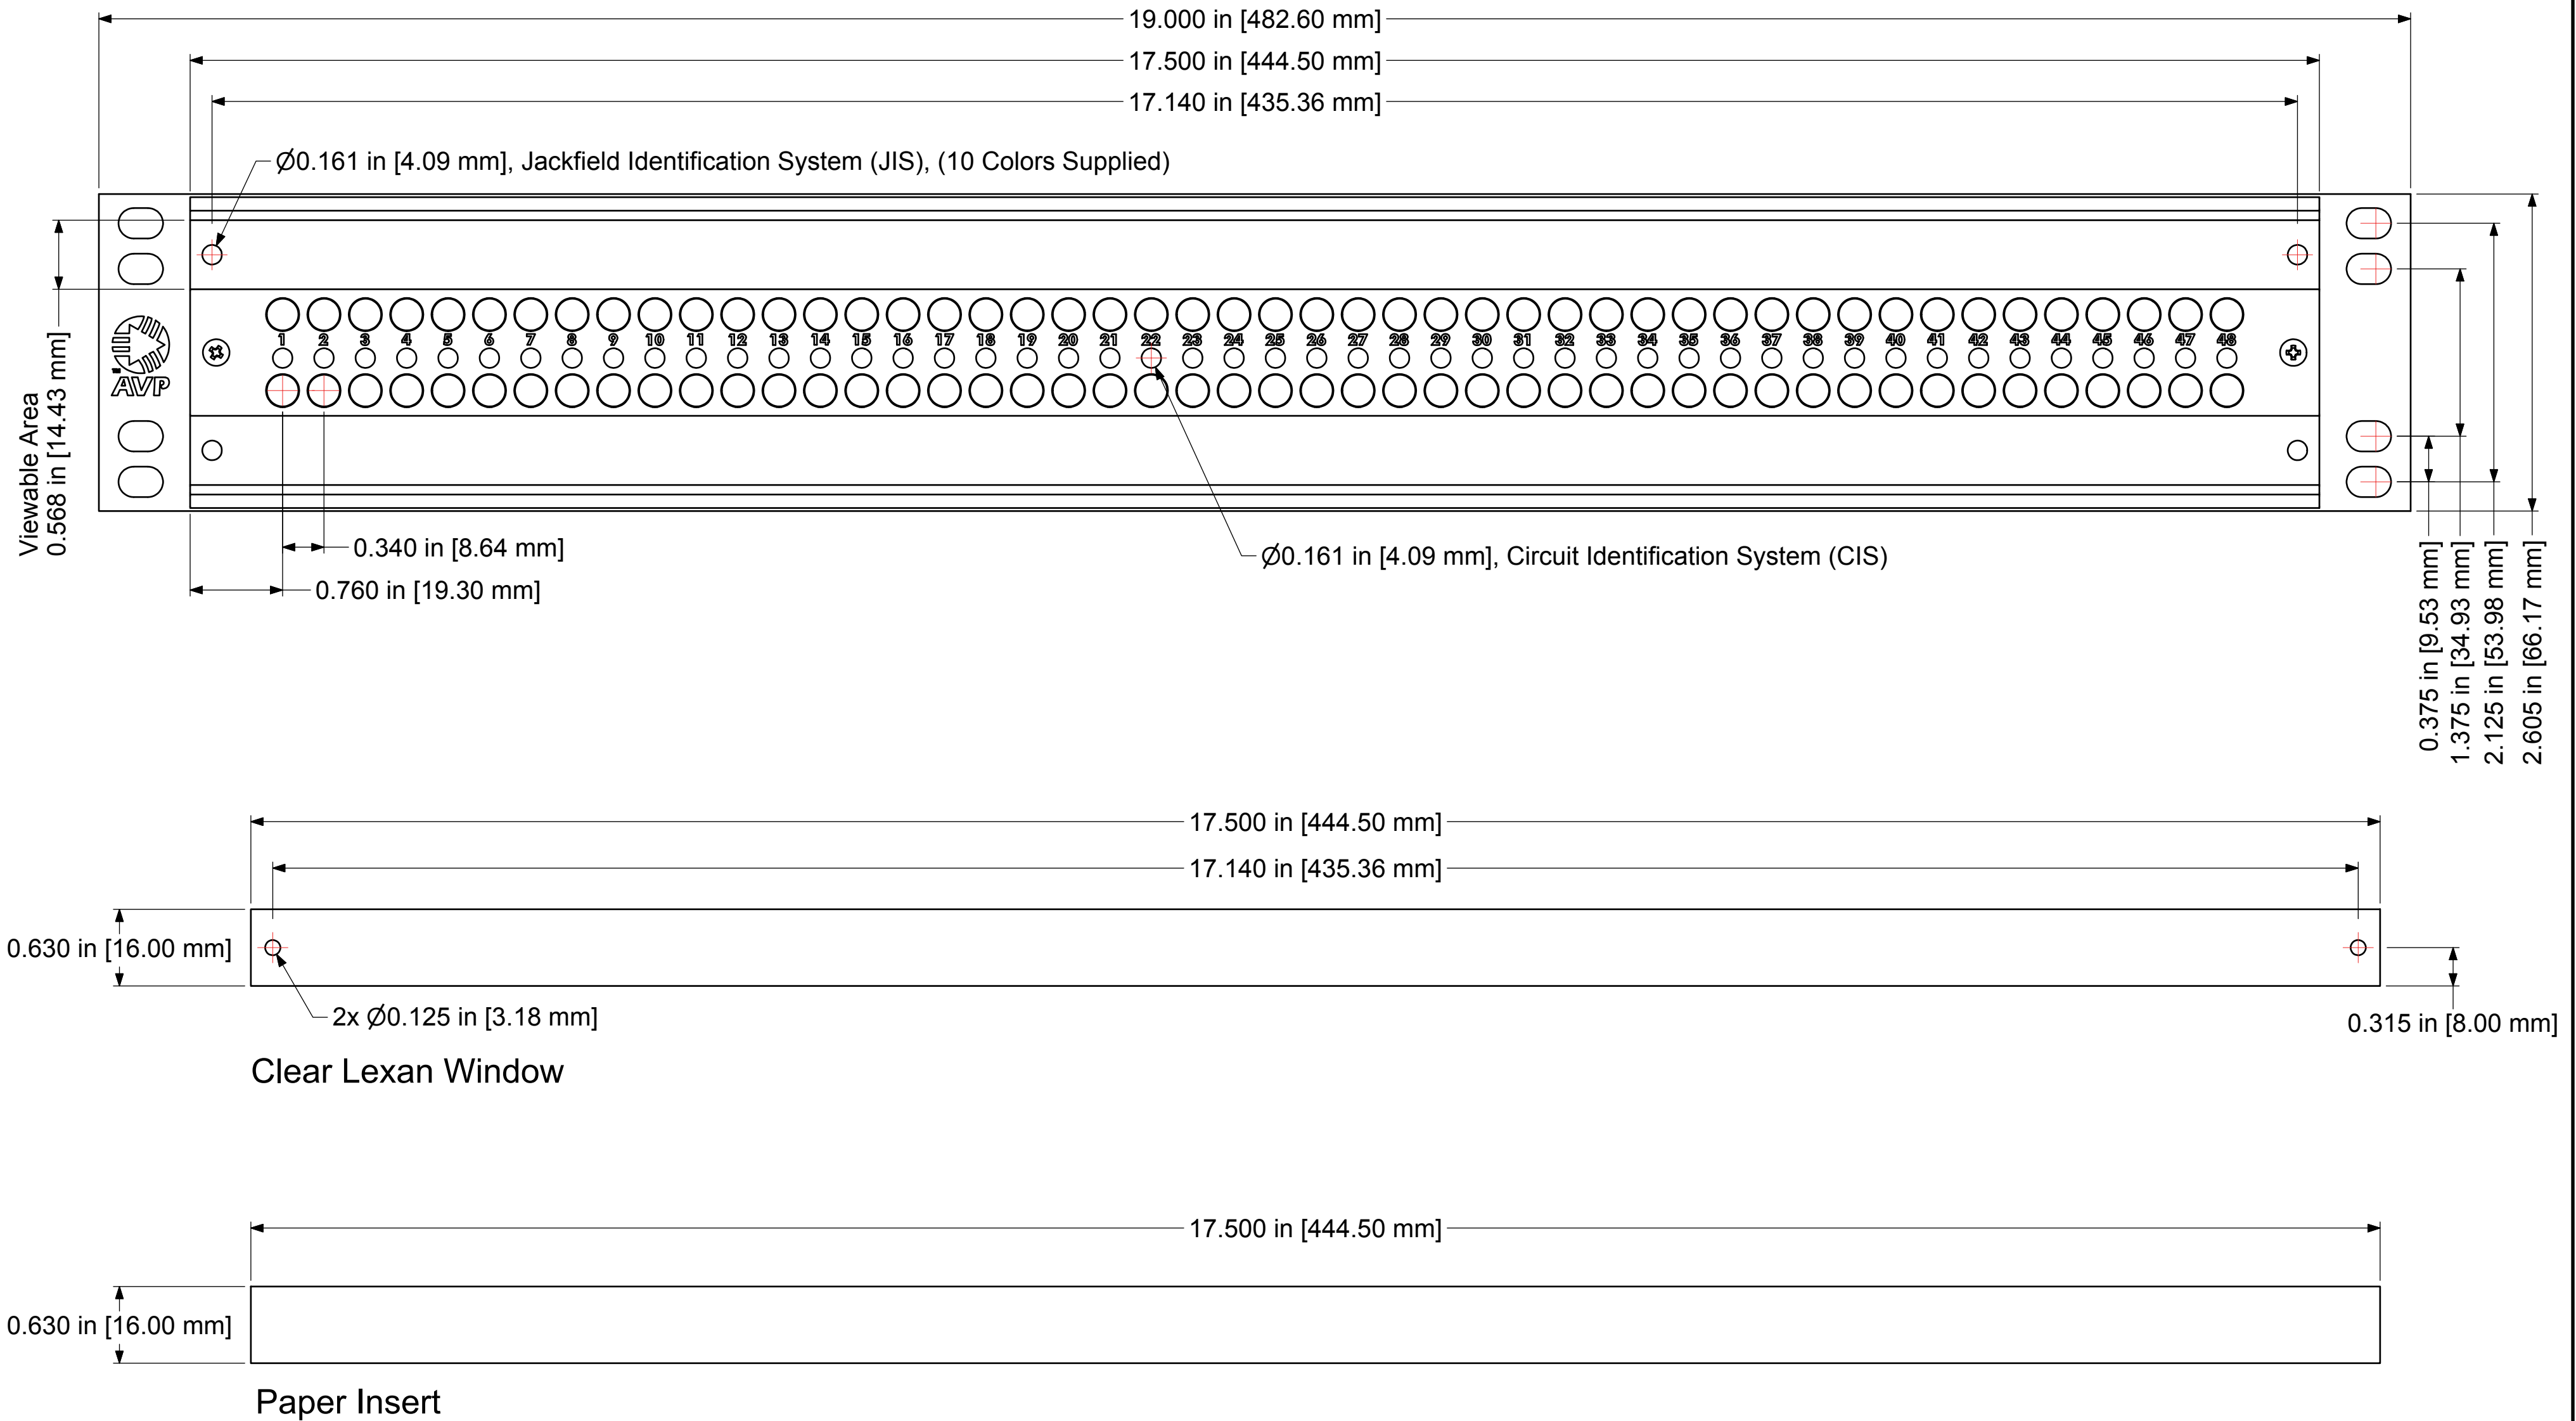

# Designation Layout Drawing

1.5RU Bantam Audio

AJ-B248E15, AM-B248E15, AU-B248E15, AR-B248E15  
 TJ-B248E15, TM-B248E15, TU-B248E15, TR-B248E15

Designation P/N: 144361  
 Paper Strip P/N: 144292  
 Clear Lexan Window P/N: 144889

**1.5RU, 2x48 Position Even-Spaced,  
 Bantam Audio Jackpanel**

File Name: 248E15-B-AJMUR-TJMUR-DD			
Product Family: Bantam Audio Jack Panel			
Date Drawn: 26/05/2012	Page Number: 1 of 1	Revision: 1.0	Sheet Size: C
Drawn By: D.Brazeau	Checked By:	Approved By:	