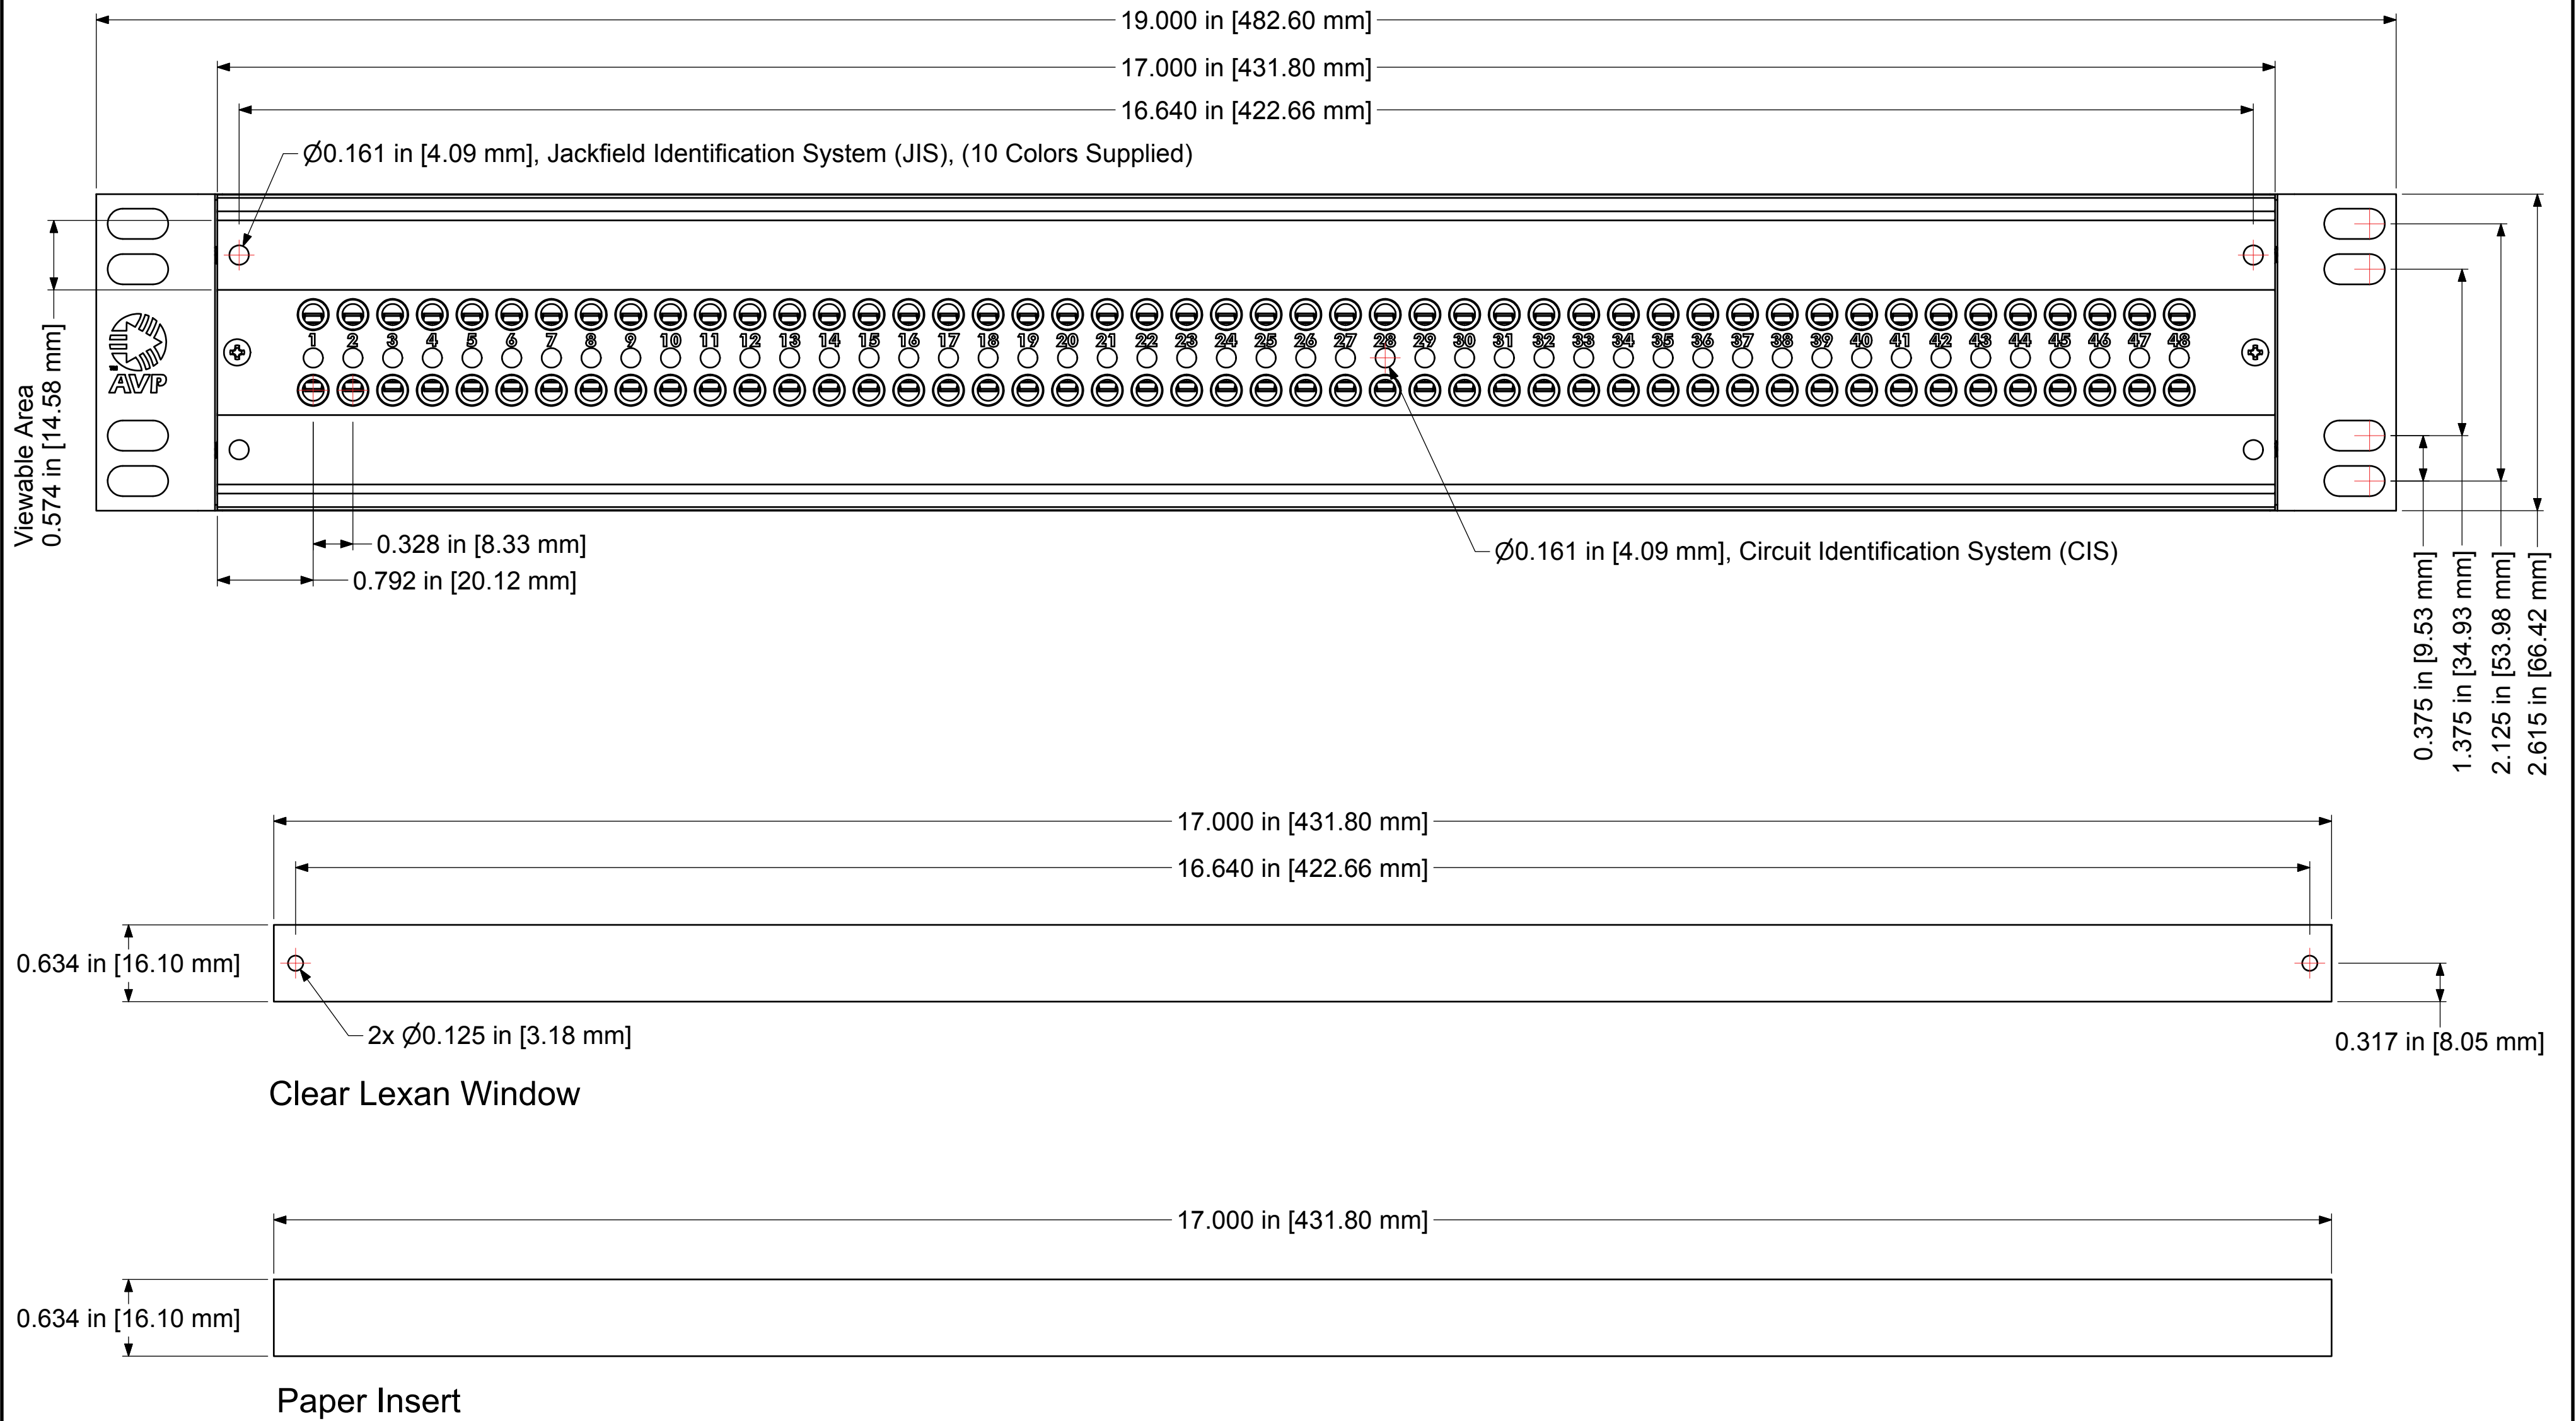

# Designation Layout Drawing

1.5RU Bantam Audio  
AP-B248E15, TP-B248E15

Designation P/N: 144223  
Paper Strip P/N: 144303  
Clear Lexan Window P/N: 144918

1.5RU, 2x48 Position, Even-Spaced,  
Bantam Audio Panel

Copyright ©2010 AVP MFG & Supply Inc. | 2288-B7 Dumfries Rd. RR2, Cambridge ON Canada N1R 5S3 | Tel: 519-740-7966 • Fax: 519-740-0131 • www.jackfields.com • sales@jackfields.com

File Name: 248E15-B-AP-TP-DD			
Product Family: Bantam Audio			
Date Drawn: 03/08/2011	Page Number: 1 of 1	Revision: 1.0	Sheet Size: C
Drawn By: D.Brazeau	Checked By:	Approved By:	