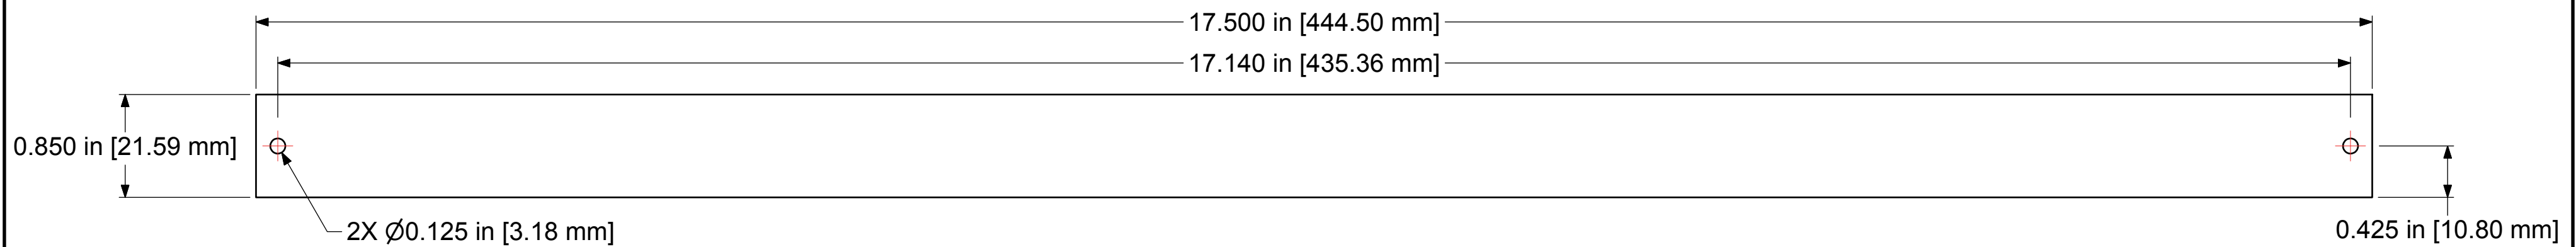

Designation Layout Drawing

2RU Bantam Audio
 AJ-B248E2, AM-B248E2, AR-B248E2, AU-B248E2
 TJ-B248E2, TM-B248E2, TR-B248E2, TU-B248E2

Clear Lexan Window

Paper Insert

Designation P/N: 144188
 Paper Strip P/N: 148277
 Clear Lexan Window P/N: 148278

**2RU, 2x48 Position Even-Spaced,
 Bantam Audio Jackpanel**

File Name: 248E2-B-AJMRU-TJMRU-DD			
Product Family: Jack Panel			
Date Drawn: 23/05/2014	Page Number: 1 of 1	Revision: 1.0	Sheet Size: C
Drawn By: D.Brazeau	Checked By:	Approved By:	