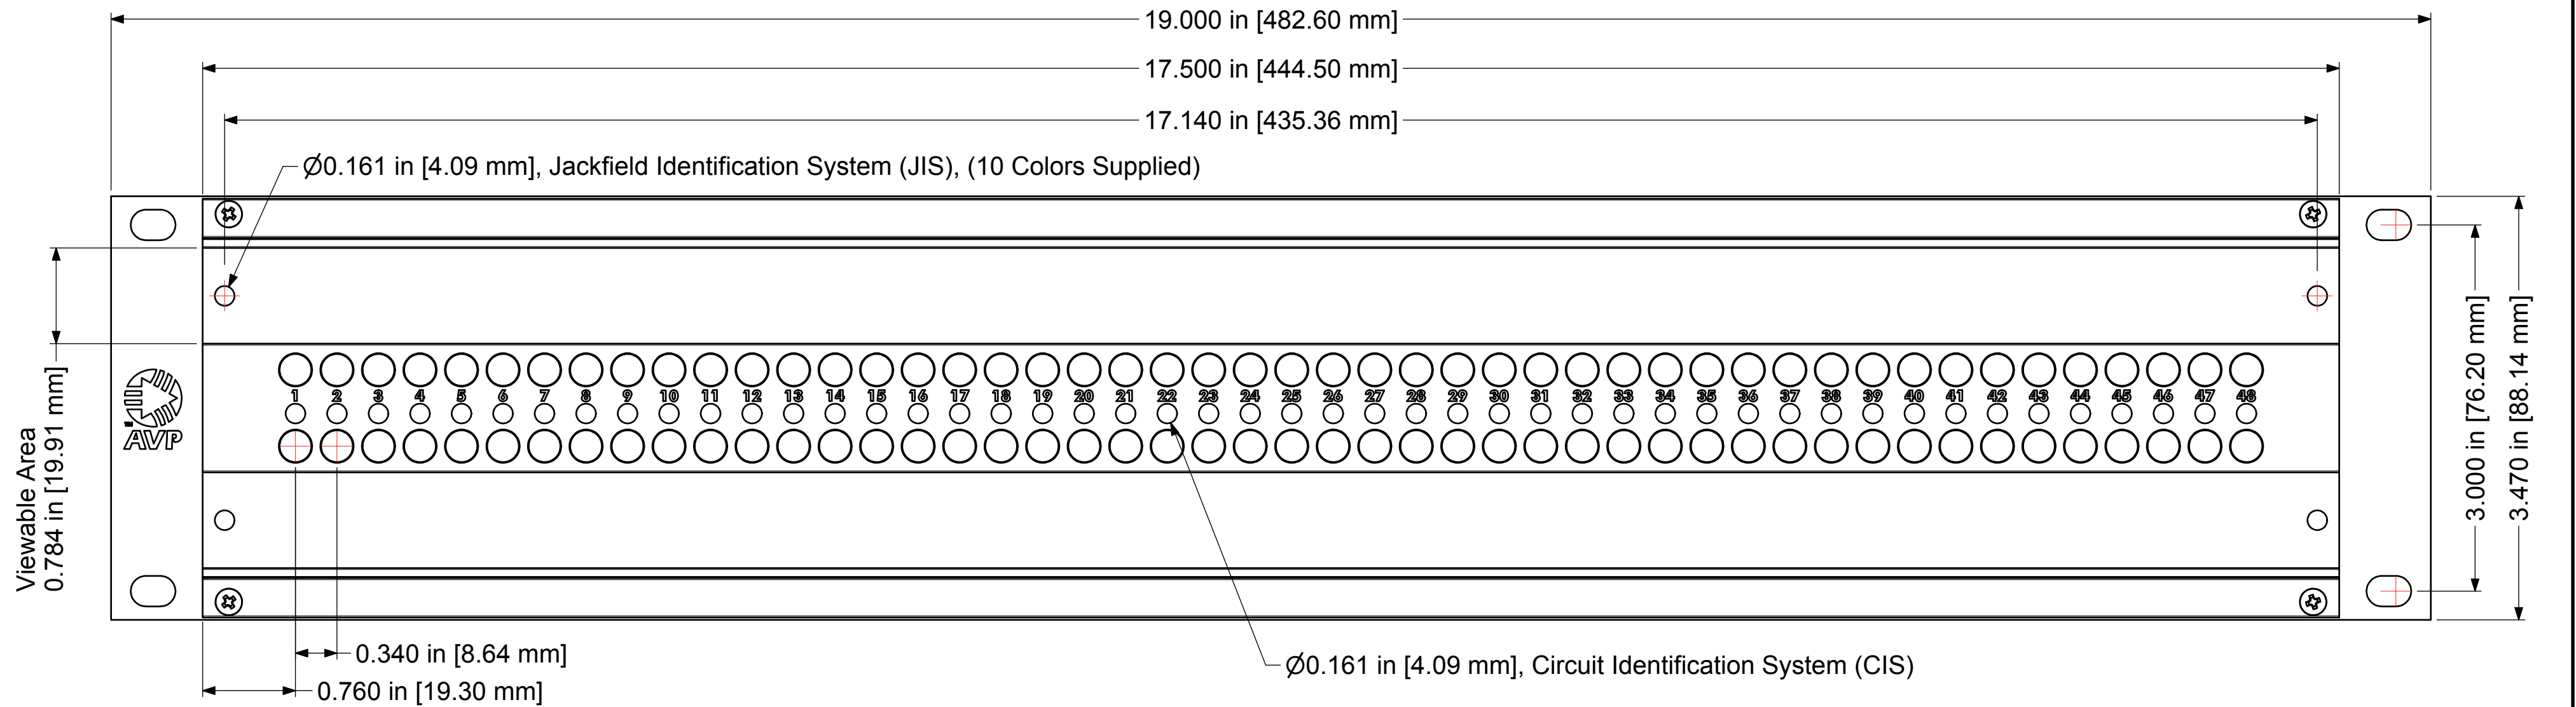

Designation Layout Drawing

2RU Bantam Audio
 AJ-B248E2, AM-B248E2, AR-B248E2, AU-B248E2
 TJ-B248E2, TM-B248E2, TR-B248E2, TU-B248E2

Clear Lexan Window

Paper Insert

Designation P/N: 144188
 Paper Strip P/N: 148277
 Clear Lexan Window P/N: 148278

**2RU, 2x48 Position Even-Spaced,
 Bantam Audio Jackpanel**

File Name: 248E2-B-AJMRU-TJMRU-DD			
Product Family: Jack Panel			
Date Drawn: 23/05/2014	Page Number: 1 of 1	Revision: 1.0	Sheet Size: C
Drawn By: D.Brazeau	Checked By:	Approved By:	