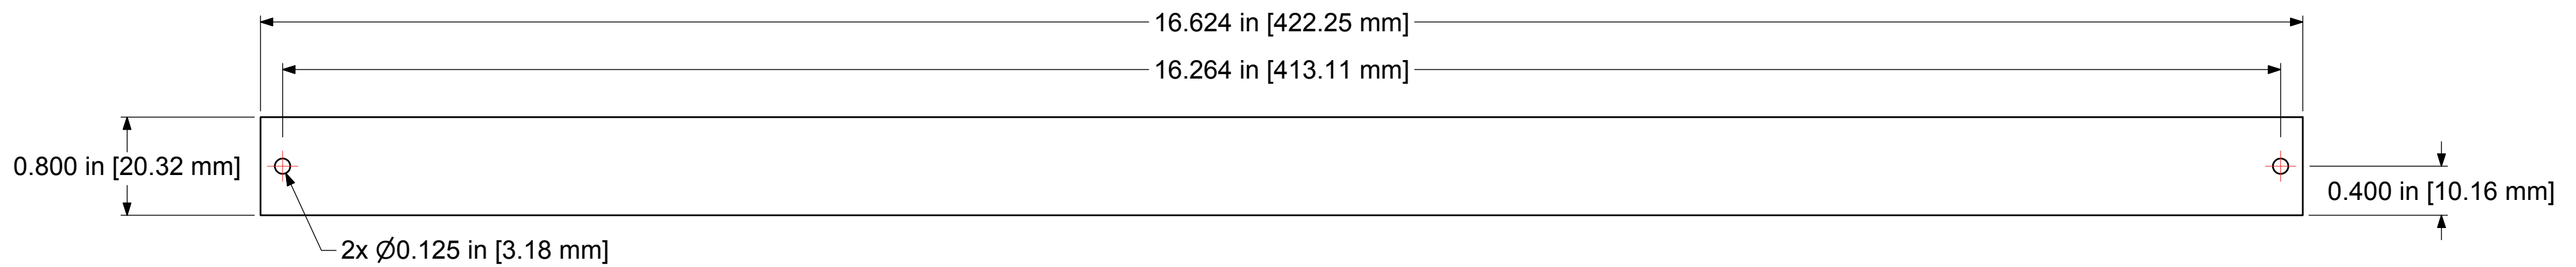

Designation Layout Drawing

2RU Datapatch
JR-48N, JR-48

Clear Lexan Window

Paper Insert

Designation P/N: 144314
Paper Strip P/N: 14002
Clear Lexan Window P/N: 144909

2RU, 2x24 Position,
RS422 Datapatch Jackfield

File Name: JR48-DD			
Product Family: Datapatch Jackfield			
Date Drawn: 09/09/2013	Page Number: 1 of 1	Revision: 1.0	Sheet Size: C
Drawn By: D.Brazeau	Checked By:	Approved By:	