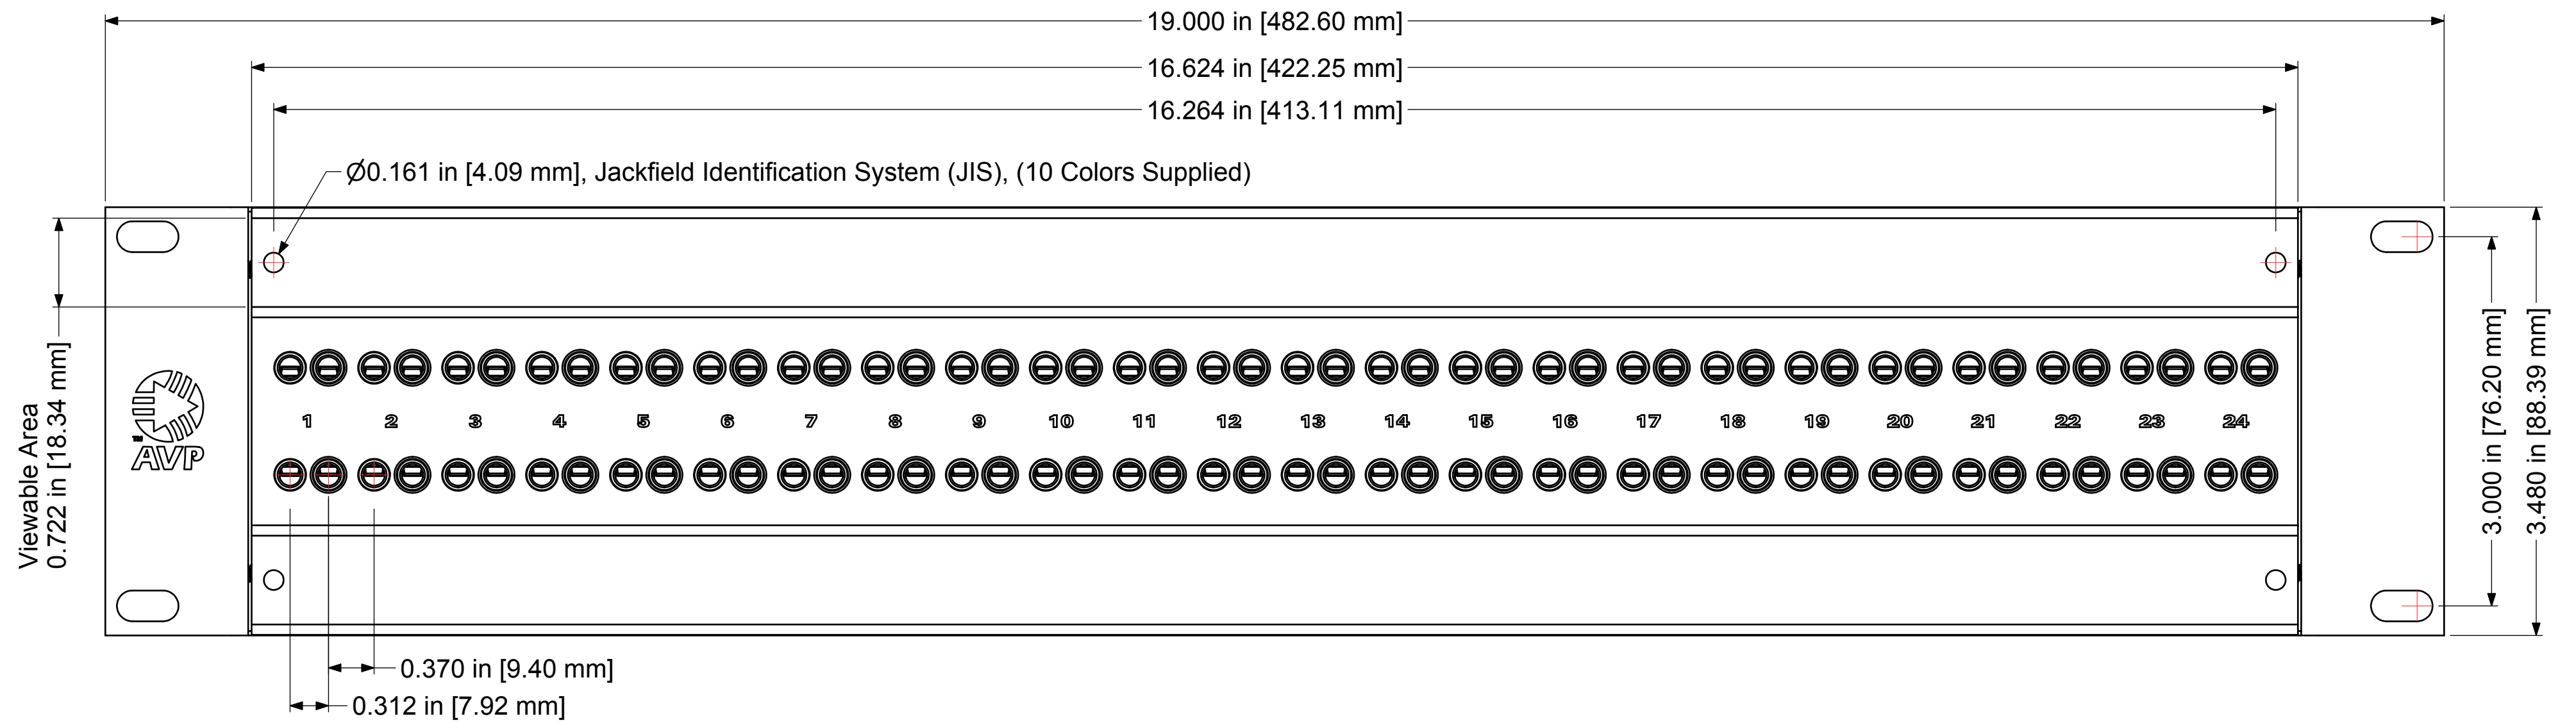

Designation Layout Drawing

2RU Datapatch
JR-48N, JR-48

Clear Lexan Window

Paper Insert

Designation P/N: 144314
Paper Strip P/N: 14002
Clear Lexan Window P/N: 144909

2RU, 2x24 Position,
RS422 Datapatch Jackfield

File Name: JR48-DD			
Product Family: Datapatch Jackfield			
Date Drawn: 09/09/2013	Page Number: 1 of 1	Revision: 1.0	Sheet Size: C
Drawn By: D.Brazeau	Checked By:	Approved By:	