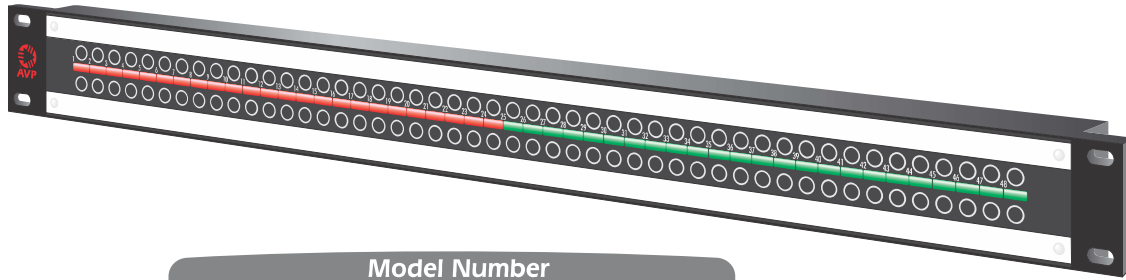

SuperHD+ Series 3.0GHz - 3Gb/s Micro Video Jackfield

Microsize Video Ordering Information

Panel Configuration

- 2 2x48 (48 Dual Jacks)
- 4 4x48 (96 Dual Jacks)

Number of Jacks Across

48 48 Jacks

Panel Height

- 1 1 Rack Unit 1.75", 44mm
- 15 1.5 Rack Unit 2.62", 66mm
- 2 2 Rack Unit 3.50", 89mm

Cable Bar Option

- BZ** No Cable Bar
- B10** 7.0" [178mm] Cable Bar

Installed Front-mount Jack Type

- KMN75** 3.0Ghz - 3Gb/s 75Ω Normaled, Terminating, dual jack
- KM75** 3.0Ghz - 3Gb/s 75Ω Non-Normaled, Terminating, dual jack
- KMN** 3.0Ghz - 3Gb/s 75Ω Normaled, Non-Terminating, dual jack
- KM** 3.0Ghz - 3Gb/s 75Ω Non-Normaled, Non-Terminating, dual jack
- Z** None (empty panel)