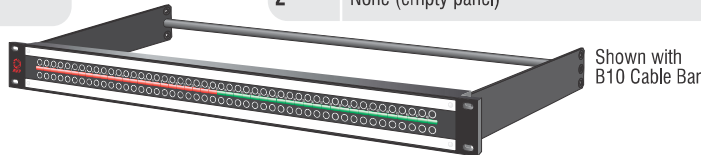

SuperHD+ Series 3.0GHz - 3Gb/s Micro Video Jackfield

Microsize Video Ordering Information

Panel Configuration

- 2 2x48 (48 Dual Jacks)
- 4 4x48 (96 Dual Jacks)

Number of Jacks Across

48 48 Jacks

Panel Height

- 1 1 Rack Unit 1.75", 44mm
- 15 1.5 Rack Unit 2.62", 66mm
- 2 2 Rack Unit 3.50", 89mm

Cable Bar Option

- BZ** No Cable Bar
- B10** 7.0" [178mm] Cable Bar

Installed Front-mount Jack Type

- KMN75** 3.0Ghz - 3Gb/s 75Ω Normaled, Terminating, dual jack
- KM75** 3.0Ghz - 3Gb/s 75Ω Non-Normaled, Terminating, dual jack
- KMN** 3.0Ghz - 3Gb/s 75Ω Normaled, Non-Terminating, dual jack
- KM** 3.0Ghz - 3Gb/s 75Ω Non-Normaled, Non-Terminating, dual jack
- Z** None (empty panel)