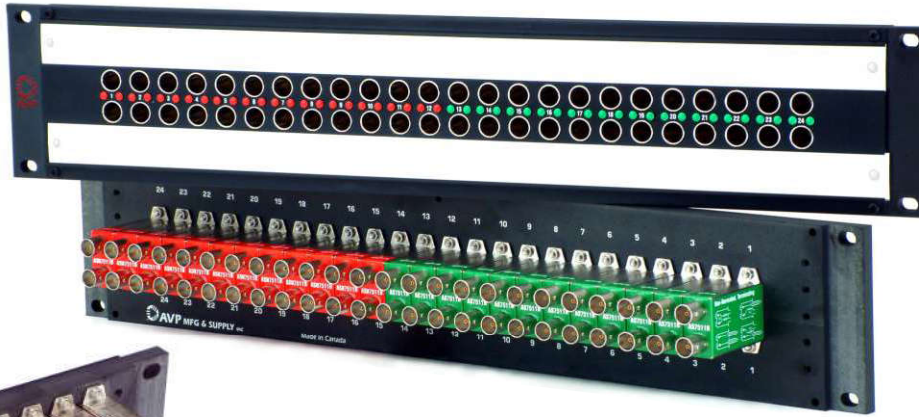

## Super<sup>HD+</sup> Series

# 3.0GHz - 3Gb/s Standard Size Video Jack

## Standard Size Video

Mosaic standard size video panels also accept AVP longframe audio jacks using the same captive screw system

### Number of Dual Jacks

- 24 24 Jacks
- 26 26 Jacks
- 28 28 Jacks