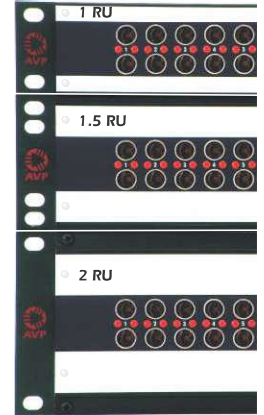

# 3.0GHz - 3Gb/s Standard Size Video Jack

## Standard Size Video

Mosaic standard size video panels also accept AVP longframe audio jacks using the same captive screw system