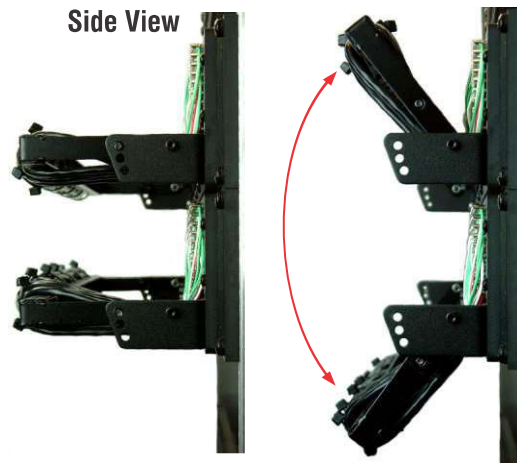

Installation Advantages

7 Common Sense
Easy and unified integration because AVP panels have consistent color-coding and sequential numbering across the entire product line!

8 Confidence
Terminate wire with 1 punch. The AVP punch tip makes a clear sound indicating a solid, gas-tight termination.

9 Serviceability
Easily replace damaged terminals.

AP-B248S1 Series

AP-A224E1 Series

AP-A124E1 Series

AP-B248S2 Series

AP-B248S2 Series with Normals Out

10 RPT Pivoting Cable Bar
Accessibility is significantly improved with the pivoting cable bar, standard on all rack-mounted RPT product.