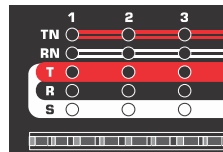

Installation Advantages

7 Common Sense
Easy and unified integration because AVP panels have consistent color-coding and sequential numbering across the entire product line!

8 Confidence
Terminate wire with 1 punch. The AVP punch tip makes a clear sound indicating a solid, gas-tight termination.

9 Serviceability
Easily replace damaged terminals.

AP-B248S1 Series

AP-A224E1 Series

AP-A124E1 Series

AP-B248S2 Series

AP-B248S2 Series with Normals Out

10 RPT Pivoting Cable Bar
Accessibility is significantly improved with the pivoting cable bar, standard on all rack-mounted RPT product.