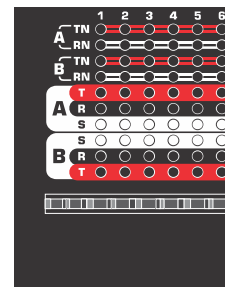

9 Serviceability
Easily replace damaged terminals.

AP-B248S1 Series

AP-A224E1 Series

AP-A124E1 Series

AP-B248S2 Series

AP-B248S2 Series with Normals Out

10 RPT Pivoting Cable Bar
Accessibility is significantly improved with the pivoting cable bar, standard on all rack-mounted RPT product.

11 Saves Space
2x48 Bantam Normals Out in a 2 Rack Unit Full Enclosure!

AP-B248S2-L-NT-RPT