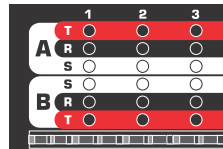

Installation Advantages

7 Common Sense
Easy and unified integration because AVP panels have consistent color-coding and sequential numbering across the entire product line!

8 Confidence
Terminate wire with 1 punch. The AVP punch tip makes a clear sound indicating a solid, gas-tight termination.

9 Serviceability
Easily replace damaged terminals.

AP-B248S1 Series

AP-A224E1 Series

AP-A124E1 Series

AP-B248S2 Series

AP-B248S2 Series with Normals Out

10 RPT Pivoting Cable Bar
Accessibility is significantly improved with the pivoting cable bar, standard on all rack-mounted RPT product.