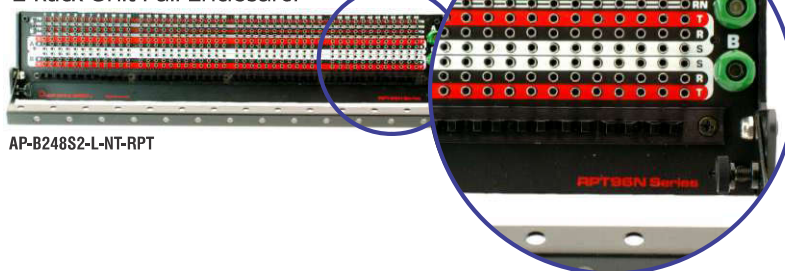

Installation Advantages

7 Common Sense
Easy and unified integration because AVP panels have consistent color-coding and sequential numbering across the entire product line!

8 Confidence
Terminate wire with 1 punch. The AVP punch tip makes a clear sound indicating a solid, gas-tight termination.

9 Serviceability
Easily replace damaged terminals.

AP-B248S1 Series

AP-A224E1 Series

AP-A124E1 Series

AP-B248S2 Series

AP-B248S2 Series with Normals Out

10 RPT Pivoting Cable Bar
Accessibility is significantly improved with the pivoting cable bar, standard on all rack-mounted RPT product.

11 Saves Space
2x48 Bantam Normals Out in a 2 Rack Unit Full Enclosure!

AP-B248S2-L-NT-RPT