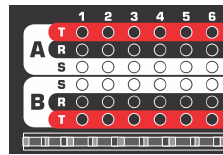

Installation Advantages

7 Common Sense
Easy and unified integration because AVP panels have consistent color-coding and sequential numbering across the entire product line!

8 Confidence
Terminate wire with 1 punch. The AVP punch tip makes a clear sound indicating a solid, gas-tight termination.

9 Serviceability
Easily replace damaged terminals.

AP-B248S1 Series

AP-A224E1 Series

AP-A124E1 Series

AP-B248S2 Series

AP-B248S2 Series with Normals Out

10 RPT Pivoting Cable Bar
Accessibility is significantly improved with the pivoting cable bar, standard on all rack-mounted RPT product.