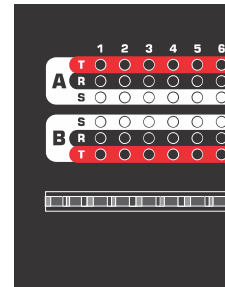

9 Serviceability
Easily replace damaged terminals.

AP-B248S1 Series

AP-A224E1 Series

AP-A124E1 Series

AP-B248S2 Series

AP-B248S2 Series with Normals Out

10 RPT Pivoting Cable Bar
Accessibility is significantly improved with the pivoting cable bar, standard on all rack-mounted RPT product.