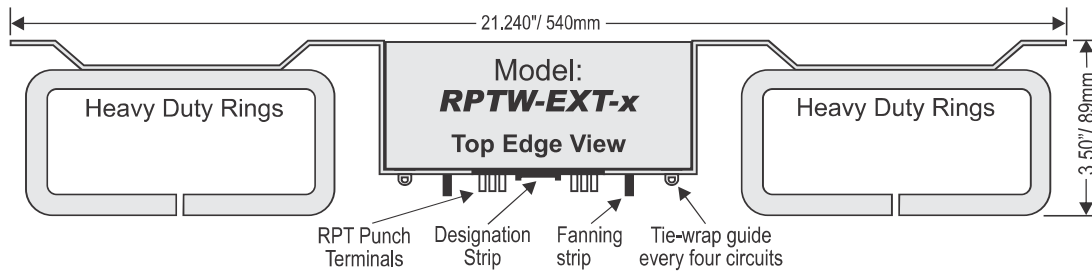

Punch Block with cable distribution rings Model RPTW-EXT-x

Cable Distribution Rings

RPTW-EXT-D

Please see page 22 for
Configuration Options
& Order Information

Punch Block with EDAC/ELCO interface Model RPTW-90EL

EDAC/ELCO Interface

RPTW-90EL

Other connector interfaces are available