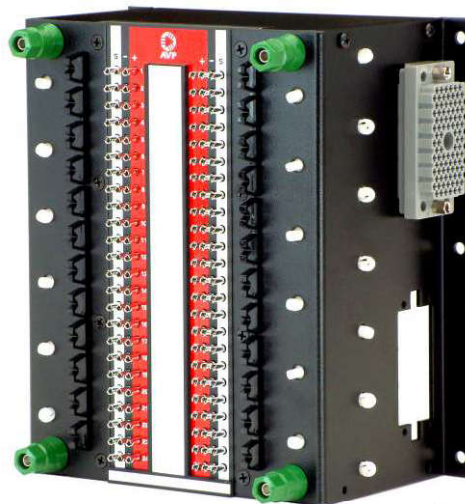

Punch Block with cable distribution rings Model RPTW-EXT-x

Cable Distribution Rings

RPTW-EXT-D

Please see page 22 for
Configuration Options
& Order Information

Punch Block with EDAC/ELCO interface Model RPTW-90EL

EDAC/ELCO Interface

RPTW-90EL

Other connector interfaces are available