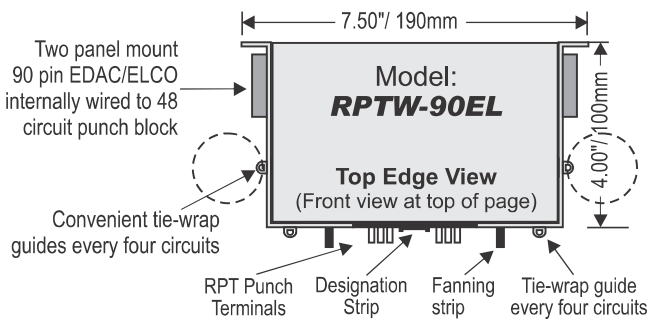

Punch Block with cable distribution rings Model RPTW-EXT-x

Cable Distribution Rings

RPTW-EXT-D

Please see page 22 for
Configuration Options
& Order Information

Punch Block with EDAC/ELCO interface Model RPTW-90EL

EDAC/ELCO Interface

RPTW-90EL

Other connector interfaces are available