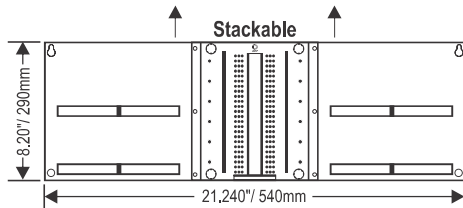

Punch Block with cable distribution rings Model RPTW-EXT-x

Cable Distribution Rings

RPTW-EXT-D

Please see page 22 for
Configuration Options
& Order Information

Punch Block with EDAC/ELCO interface Model RPTW-90EL

EDAC/ELCO Interface

RPTW-90EL

Other connector interfaces are available