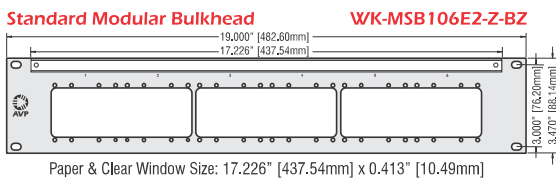

Modular Bulkhead Ordering Information

Ordering Information for 6 & 8 Position, 2RU Modular Bulkhead Panels, Mounting Plates & Accessories		
6 Position Panels	8 Position Panels	Description
WK-M3B106E2-Z-BZ WK-MSB106E2-Z-BZ Change -BZ to -B13 CB-B13 WK-M3B106E2-Z-180-BZ MBCCH	WK-M3B8108E2-Z-BZ WK-MSB8108E2-Z-BZ Change -BZ to -B13 CB-B13 WK-M3B8108E2-Z-180-BZ MBCCH	30 degree, 2RU, Modular Bulkhead panel, empty, no cable bar Standard (non angled), 2RU, Modular Bulkhead panel, empty, no cable bar at end of model number for optional installed CB-B13 Cable Bar Recessed panel for Switchboard Style patchcord retainer system; 2RU, Modular Bulkhead panel, empty, no cable bar Camera Cable Hanger support panel for the switchboard style patchcord retainer system

6 Position Panels

8 Position Panels

Designation Layouts... www.jackfields.com/support