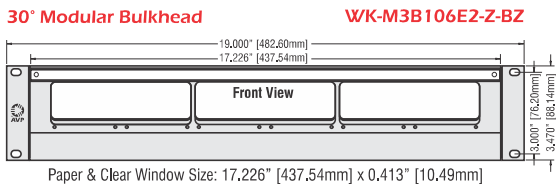

8 Position Panels

Designation Layouts... www.jackfields.com/support