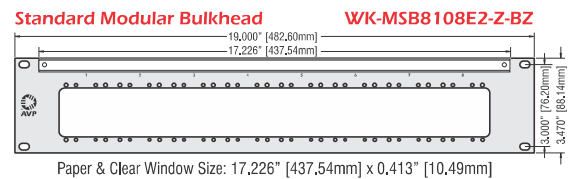

Modular Bulkhead Ordering Information

Ordering Information for 6 & 8 Position, 2RU Modular Bulkhead Panels, Mounting Plates & Accessories		
6 Position Panels	8 Position Panels	Description
WK-M3B106E2-Z-BZ WK-MSB106E2-Z-BZ Change -BZ to -B13 CB-B13 WK-M3B106E2-Z-180-BZ MBCCH	WK-M3B8108E2-Z-BZ WK-MSB8108E2-Z-BZ Change -BZ to -B13 CB-B13 WK-M3B8108E2-Z-180-BZ MBCCH	30 degree, 2RU, Modular Bulkhead panel, empty, no cable bar Standard (non angled), 2RU, Modular Bulkhead panel, empty, no cable bar at end of model number for optional installed CB-B13 Cable Bar Recessed panel for Switchboard Style patchcord retainer system; 2RU, Modular Bulkhead panel, empty, no cable bar Camera Cable Hanger support panel for the switchboard style patchcord retainer system

6 Position Panels

8 Position Panels

Designation Layouts... www.jackfields.com/support