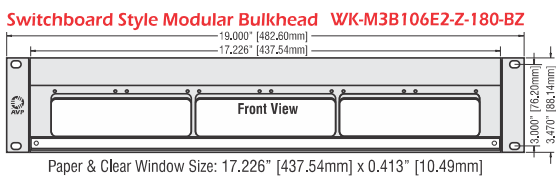

Modular Bulkhead Ordering Information

Ordering Information for 6 & 8 Position, 2RU Modular Bulkhead Panels, Mounting Plates & Accessories		
6 Position Panels	8 Position Panels	Description
WK-M3B106E2-Z-BZ WK-MSB106E2-Z-BZ Change -BZ to -B13 CB-B13 WK-M3B106E2-Z-180-BZ MBCCH	WK-M3B8108E2-Z-BZ WK-MSB8108E2-Z-BZ Change -BZ to -B13 CB-B13 WK-M3B8108E2-Z-180-BZ MBCCH	30 degree, 2RU, Modular Bulkhead panel, empty, no cable bar Standard (non angled), 2RU, Modular Bulkhead panel, empty, no cable bar at end of model number for optional installed CB-B13 Cable Bar Recessed panel for Switchboard Style patchcord retainer system; 2RU, Modular Bulkhead panel, empty, no cable bar Camera Cable Hanger support panel for the switchboard style patchcord retainer system

6 Position Panels

8 Position Panels

Designation Layouts... www.jackfields.com/support