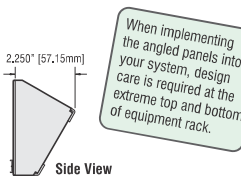

Modular Bulkhead Ordering Information

Ordering Information for 6 & 8 Position, 2RU Modular Bulkhead Panels, Mounting Plates & Accessories		
6 Position Panels	8 Position Panels	Description
WK-M3B106E2-Z-BZ WK-MSB106E2-Z-BZ Change -BZ to -B13 CB-B13 WK-M3B106E2-Z-180-BZ MBCCH	WK-M3B8108E2-Z-BZ WK-MSB8108E2-Z-BZ Change -BZ to -B13 CB-B13 WK-M3B8108E2-Z-180-BZ MBCCH	30 degree, 2RU, Modular Bulkhead panel, empty, no cable bar Standard (non angled), 2RU, Modular Bulkhead panel, empty, no cable bar at end of model number for optional installed CB-B13 Cable Bar Recessed panel for Switchboard Style patchcord retainer system; 2RU, Modular Bulkhead panel, empty, no cable bar Camera Cable Hanger support panel for the switchboard style patchcord retainer system

6 Position Panels

8 Position Panels

Designation Layouts... www.jackfields.com/support