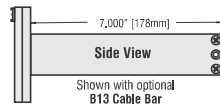

Modular Bulkhead Ordering Information

Ordering Information for 6 & 8 Position, 2RU Modular Bulkhead Panels, Mounting Plates & Accessories		
6 Position Panels	8 Position Panels	Description
WK-M3B106E2-Z-BZ WK-MSB106E2-Z-BZ Change -BZ to -B13 CB-B13 WK-M3B106E2-Z-180-BZ MBCCH	WK-M3B8108E2-Z-BZ WK-MSB8108E2-Z-BZ Change -BZ to -B13 CB-B13 WK-M3B8108E2-Z-180-BZ MBCCH	30 degree, 2RU, Modular Bulkhead panel, empty, no cable bar Standard (non angled), 2RU, Modular Bulkhead panel, empty, no cable bar at end of model number for optional installed CB-B13 Cable Bar Recessed panel for Switchboard Style patchcord retainer system; 2RU, Modular Bulkhead panel, empty, no cable bar Camera Cable Hanger support panel for the switchboard style patchcord retainer system

6 Position Panels