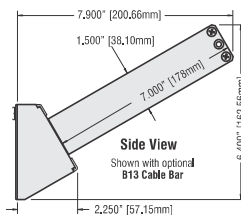

Modular Bulkhead Ordering Information

Ordering Information for 6 & 8 Position, 2RU Modular Bulkhead Panels, Mounting Plates & Accessories		
6 Position Panels	8 Position Panels	Description
WK-M3B106E2-Z-BZ WK-MSB106E2-Z-BZ Change -BZ to -B13 CB-B13 WK-M3B106E2-Z-180-BZ MBCCH	WK-M3B8108E2-Z-BZ WK-MSB8108E2-Z-BZ Change -BZ to -B13 CB-B13 WK-M3B8108E2-Z-180-BZ MBCCH	30 degree, 2RU, Modular Bulkhead panel, empty, no cable bar Standard (non angled), 2RU, Modular Bulkhead panel, empty, no cable bar at end of model number for optional installed CB-B13 Cable Bar Recessed panel for Switchboard Style patchcord retainer system; 2RU, Modular Bulkhead panel, empty, no cable bar Camera Cable Hanger support panel for the switchboard style patchcord retainer system

6 Position Panels

8 Position Panels

Designation Layouts... www.jackfields.com/support