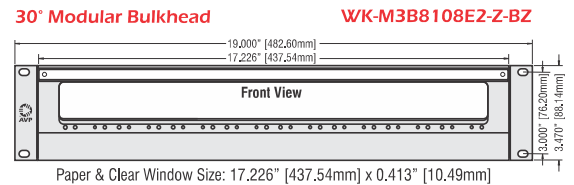

8 Position Panels

Designation Layouts... www.jackfields.com/support