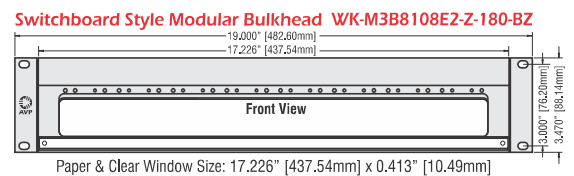

Modular Bulkhead Ordering Information

Ordering Information for 6 & 8 Position, 2RU Modular Bulkhead Panels, Mounting Plates & Accessories		
6 Position Panels	8 Position Panels	Description
WK-M3B106E2-Z-BZ WK-MSB106E2-Z-BZ Change -BZ to -B13 CB-B13 WK-M3B106E2-Z-180-BZ MBCCH	WK-M3B8108E2-Z-BZ WK-MSB8108E2-Z-BZ Change -BZ to -B13 CB-B13 WK-M3B8108E2-Z-180-BZ MBCCH	30 degree, 2RU, Modular Bulkhead panel, empty, no cable bar Standard (non angled), 2RU, Modular Bulkhead panel, empty, no cable bar at end of model number for optional installed CB-B13 Cable Bar Recessed panel for Switchboard Style patchcord retainer system; 2RU, Modular Bulkhead panel, empty, no cable bar Camera Cable Hanger support panel for the switchboard style patchcord retainer system

6 Position Panels

8 Position Panels

Designation Layouts... www.jackfields.com/support