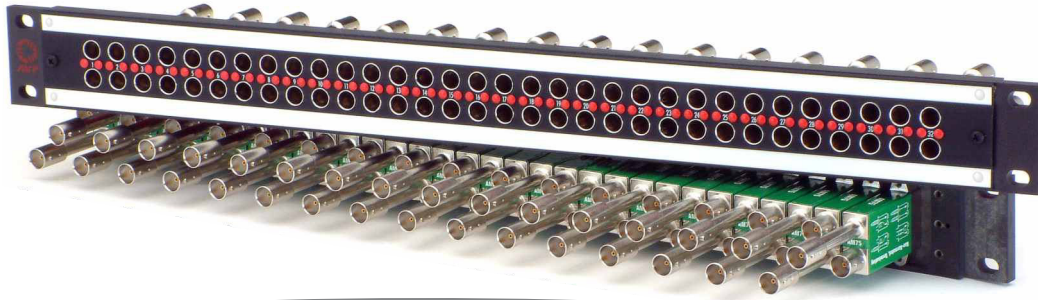

SuperHD+ Series 3.0GHz - 3Gb/s Midsize Video Jackfield

Midsize Video Ordering Information

Model Number
 [] V - D 2 [] E [] - [] - []

Series
A Mosaic 
T Mosaic (Black CIS)

Panel Hole Configuration
32 2 x 32
34 2 x 34
36 2 x 36

Rack Space
1 1 Rack Unit 1.75", 44mm
15 1.5 Rack Unit 2.62", 66mm
2 2 Rack Unit 3.50", 89mm

Cable Bar Option
BZ No Cable Bar
B10 7.0" [178mm] Cable Bar
not available on 2x34 & 2x36 panels*
B21 6.0" [152mm] cable bar, **only available on 1.5 & 2RU, 2x34 & 2x36 panels*
***no cable bars available for 1RU 2x34 & 2X36 panels*

Installed Jack Type
AMN75 3.0Ghz - 3Gb/s 75Ω Normaled, Terminating
AM75 3.0Ghz - 3Gb/s 75Ω Non-Normaled, Terminating
AMN 3.0Ghz - 3Gb/s 75Ω Normaled, Non-Terminating
AM 3.0Ghz - 3Gb/s 75Ω Non-Normaled, Non-Terminating
AMSL75 3.0Ghz - 3Gb/s 75Ω Terminating, single long
AMSS75 3.0Ghz - 3Gb/s 75Ω Terminating, single short
AMSL 3.0Ghz - 3Gb/s 75Ω Non-Terminating, single long
AMSS 3.0Ghz - 3Gb/s 75Ω Non-Terminating, single short
Z None (empty panel)

Designation Layouts... www.jackfields.com/support

Popular Models

Model	Description
 Complete Jackfields - 3.0GHz - 3Gb/s normaled terminating (AMN75) AV-D232E1-AMN75-BZ 1RU, 2x32 Captive Screw Panel 32 AMN75 normaled terminating jacks, no cable bar AV-D232E2-AMN75-BZ 2RU, 2x32 Captive Screw Panel 32 AMN75 normaled terminating jacks, no cable bar	
 Complete Jackfields - 3.0GHz - 3Gb/s non-normaled terminating (AM75) AV-D232E1-AM75-BZ 1RU, 2x32 Captive Screw Panel 32 AM75 non-normaled terminating jacks, no cable bar AV-D232E2-AM75-BZ 2RU, 2x32 Captive Screw Panel 32 AM75 non-normaled terminating jacks, no cable bar	
Empty Panels AV-D232E1-Z-BZ 1RU, 2x32 Captive Screw Panel, empty, no cable bar AV-D232E2-Z-BZ 2RU, 2x32 Captive Screw Panel, empty, no cable bar	