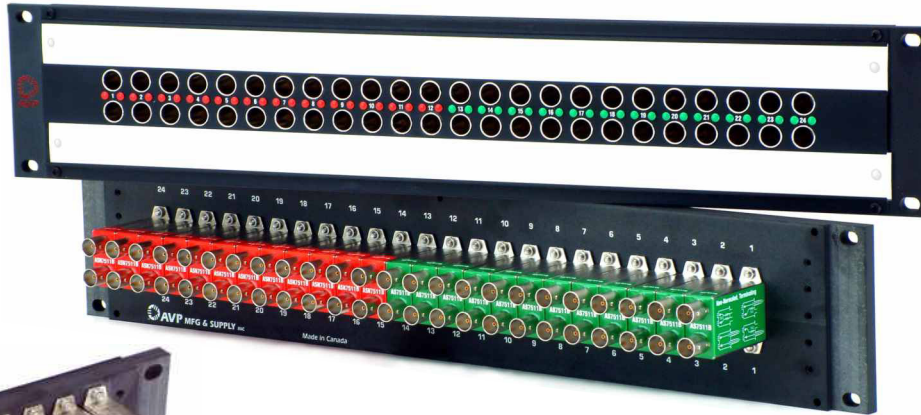

Super^{HD+} Series

3.0GHz - 3Gb/s Standard Size Video Jack

Standard Size Video

Mosaic standard size video panels also accept AVP longframe audio jacks using the same captive screw system

Series

- A Mosaic 
- T Mosaic (Black CIS)

Number of Dual Jacks

- 24 24 Jacks
- 26 26 Jacks
- 28 28 Jacks

Rack Space

- 1 1 Rack Unit 1.75", 44mm
- 15 1.5 Rack Unit 2.62", 66mm
- 2 2 Rack Unit 3.50", 89mm

Cable Bar Option

- BZ No Cable Bar
- B10 7.0" [178mm] Cable Bar
not available on 2x28 panels*
- B21 6.0" [152mm] cable bar, **only available on 1.5 & 2RU, 2x28 panels*
***no cable bar available for 1RU 2x28 panel*

Ordering Information

Designation Layouts...
www.jackfields.com/support

Popular Models

Model	Description
Complete Jackfields - 3.0GHz - 3Gb/s normaled terminating (ASN7511)	
AV-C224E1-ASN7511-BZ	1RU, 2x24 Captive Screw Panel, 24 ASN7511 normaled terminating jacks, no cable bar
AV-C224E2-ASN7511-BZ	2RU, 2x24 Captive Screw Panel, 24 ASN7511 normaled terminating jacks, no cable bar
Complete Jackfields - 3.0GHz - 3Gb/s non-normaled terminating (AS7511)	
AV-C224E1-AS7511-BZ	1RU, 2x24 Captive Screw Panel, 24 AS7511 non-normaled terminating jacks, no cable bar
AV-C224E2-AS7511-BZ	2RU, 2x24 Captive Screw Panel, 24 AS7511 non-normaled terminating jacks, no cable bar
Empty Panels	
AV-C224E1-Z-BZ	1RU, 2x24 Captive Screw Panel, empty, no cable bar
AV-C224E2-Z-BZ	2RU, 2x24 Captive Screw Panel, empty, no cable bar

Standard Size Video Patchcords		Black	Red	Green	Blue	Yellow	Purple
1'	300mm	VPC-1-BLACK	VPC-1-RED	VPC-1-GREEN	VPC-1-BLUE	VPC-1-YELLOW	VPC-1-PURPLE
1.5'	450mm	VPC-1.5-BLACK	VPC-1.5-RED	VPC-1.5-GREEN	VPC-1.5-BLUE	VPC-1.5-YELLOW	VPC-1.5-PURPLE
2'	600mm	VPC-2-BLACK	VPC-2-RED	VPC-2-GREEN	VPC-2-BLUE	VPC-2-YELLOW	VPC-2-PURPLE