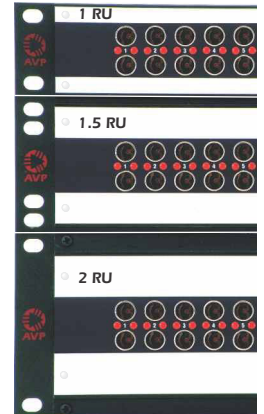

Super^{HD+} Series

3.0GHz - 3Gb/s Standard Size Video Jack

Standard Size Video

Mosaic standard size video panels also accept AVP longframe audio jacks using the same captive screw system

Series

- A Mosaic 
- T Mosaic (Black CIS)

Number of Dual Jacks

- 24 24 Jacks
- 26 26 Jacks
- 28 28 Jacks

Rack Space

- 1 1 Rack Unit 1.75", 44mm
- 15 1.5 Rack Unit 2.62", 66mm
- 2 2 Rack Unit 3.50", 89mm

Cable Bar Option

- BZ No Cable Bar
- B10 7.0" [178mm] Cable Bar
not available on 2x28 panels*
- B21 6.0" [152mm] cable bar, **only available on 1.5 & 2RU, 2x28 panels*
***no cable bar available for 1RU 2x28 panel*

Ordering Information

Designation Layouts...
www.jackfields.com/support

Popular Models

Model	Description
Complete Jackfields - 3.0GHz - 3Gb/s normaled terminating (ASN7511)	
AV-C224E1-ASN7511-BZ	1RU, 2x24 Captive Screw Panel, 24 ASN7511 normaled terminating jacks, no cable bar
AV-C224E2-ASN7511-BZ	2RU, 2x24 Captive Screw Panel, 24 ASN7511 normaled terminating jacks, no cable bar
Complete Jackfields - 3.0GHz - 3Gb/s non-normaled terminating (AS7511)	
AV-C224E1-AS7511-BZ	1RU, 2x24 Captive Screw Panel, 24 AS7511 non-normaled terminating jacks, no cable bar
AV-C224E2-AS7511-BZ	2RU, 2x24 Captive Screw Panel, 24 AS7511 non-normaled terminating jacks, no cable bar
Empty Panels	
AV-C224E1-Z-BZ	1RU, 2x24 Captive Screw Panel, empty, no cable bar
AV-C224E2-Z-BZ	2RU, 2x24 Captive Screw Panel, empty, no cable bar

Standard Size Video Patchcords		Black	Red	Green	Blue	Yellow	Purple
1'	300mm	VPC-1-BLACK	VPC-1-RED	VPC-1-GREEN	VPC-1-BLUE	VPC-1-YELLOW	VPC-1-PURPLE
1.5'	450mm	VPC-1.5-BLACK	VPC-1.5-RED	VPC-1.5-GREEN	VPC-1.5-BLUE	VPC-1.5-YELLOW	VPC-1.5-PURPLE
2'	600mm	VPC-2-BLACK	VPC-2-RED	VPC-2-GREEN	VPC-2-BLUE	VPC-2-YELLOW	VPC-2-PURPLE