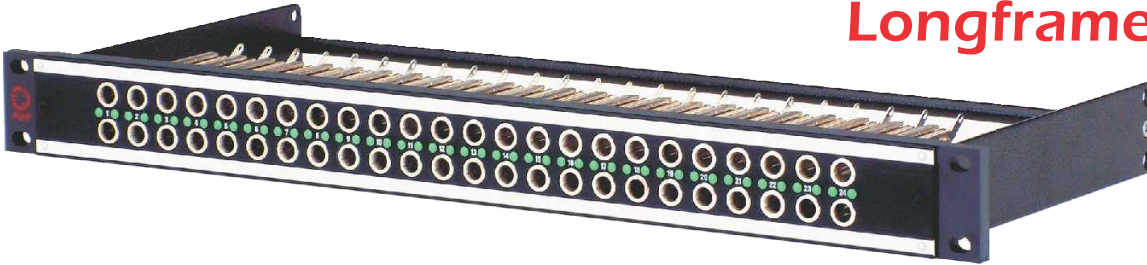

## Longframe

Shown with Optional Cable Bar

### Panel Height

- 1 1 Rack Unit 1.75", 44mm
- 15 1.5 Rack Unit 2.62", 66mm
- 2 2 Rack Unit 3.50", 89mm

### Cable Bar Option

- BZ No Cable Bar
- B10 7" [178mm] Cable Bar

### Installed Jack Type

- A1S Longframe Jacks with solder lugs
- Z None (empty panel)